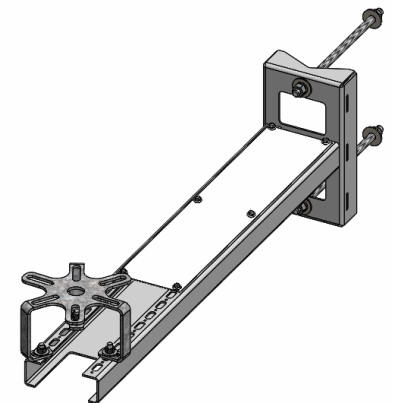

Supporting Information

Please contact your local CommScope representative or steelproducts@commscope.com for more information..

SCSM Side Mount