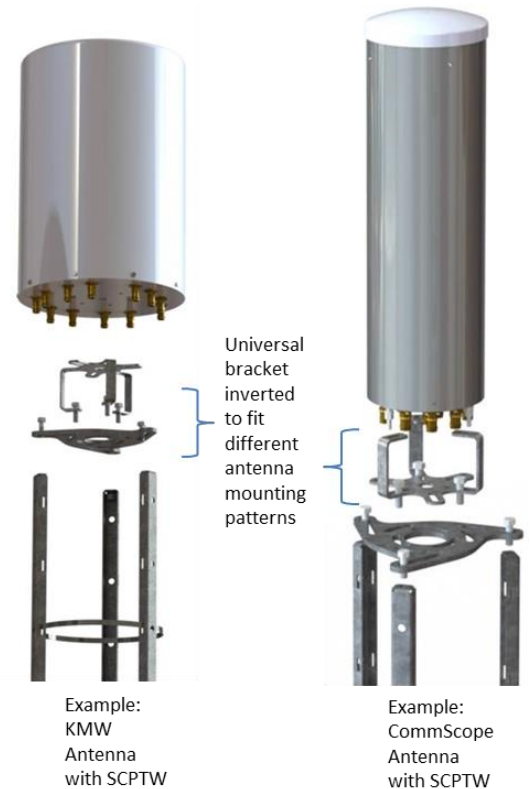

Small Cell Pole Mounting Solutions: New Product

Announcing the release of a new line of products for pole mounting of small cell antennas:

Small Cell Pole-Top Mounts

Small Cell Pole-Top Mounts are available in two configurations. One version is designed to be directly mounted to the top of Amron 12" poles. The second version features two foot long stand off brackets which can be banded to fit wood or metal poles from 8" to 11" OD.

Small Cell Side Mounts

Small Cell Side Mounts are designed to be thru mounted to the side of wood or metal poles up to 13" OD. They are available in three different stand off lengths and each version offers multiple antenna mounting locations to adjust the antenna distance from the pole.

Universal Mounting Brackets

Both the Small Cell Pole-Top Mounts and the Small Cell Side Mounts feature CommScope's new patent pending Universal Mounting Brackets which are compatible with antennas from multiple antenna manufacturers.

Ordering Information:

Part Number	Description
SCPT	Small Cell Pole Top Mount – Direct Mount to Amron Poles
SCPTW	Small Cell Pole Top Mount – with Stand off Bracket for 8" to 11" OD Poles
SCSM2	Small Cell Side Mount with 24" Stand off
SCSM3	Small Cell Side Mount with 36" Stand off
SCSM4	Small Cell Side Mount with 48" Stand off