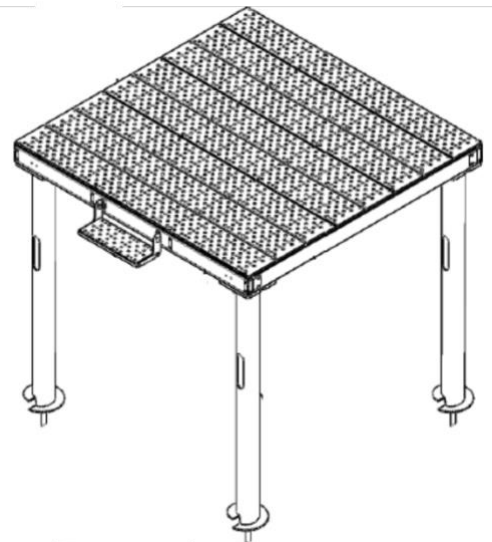

Verizon NSTD123 Cell Site Infrastructure Solutions: New Product

North America Communication

In accordance with the recently issued Verizon NSTD123 Cell Site Infrastructure Standard, CommScope announces the release of a new family of equipment platforms, ice canopies, and H-frames which are specified for use on all Verizon cell sites by this new standard. Product selection is determined by the number of planned equipment cabinets (1 – 4) and several options are offered for foundation type.

Platform Foundation Options:

- Helical Anchors ("AR" Options)
- Pier Connections ("PF" Options)
- Adjustable Feet ("DF" Options)

Covered Ice Canopy Options:

- 48" x 48" Canopies specified for 1 Cabinet sites
- 48" x 90" Canopies specified for 2 Cabinet sites
- 48" x 132" Canopies specified for 3 Cabinet sites
- 48" x 174" Canopies specified for 4 Cabinet sites

H-Frame Options:

- 4' H-Frames with 2 Posts
- 8' H-Frames with 3 Posts
- 10' H-Frames with 4 Posts
- All sizes offered with or without Ice Canopy Cover

Platform Base with Helical Anchors

2 Cabinet Ice Canopy