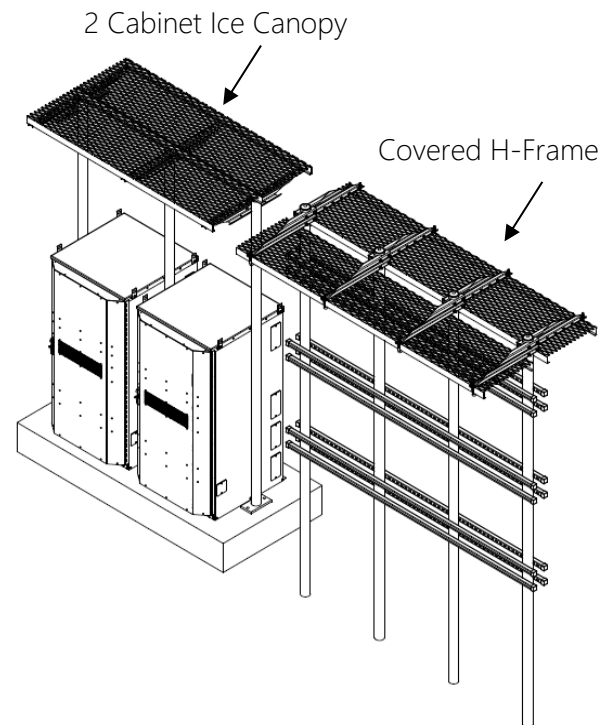

Verizon NSTD123 Cell Site Infrastructure Solutions: New Product

North America Communication

In accordance with the recently issued Verizon NSTD123 Cell Site Infrastructure Standard, CommScope announces the release of a new family of equipment platforms, ice canopies, and H-frames which are specified for use on all Verizon cell sites by this new standard. Product selection is determined by the number of planned equipment cabinets (1 – 4) and several options are offered for foundation type.

Platform Foundation Options:

- Helical Anchors ("AR" Options)
- Pier Connections ("PF" Options)
- Adjustable Feet ("DF" Options)

Covered Ice Canopy Options:

- 48" x 48" Canopies specified for 1 Cabinet sites
- 48" x 90" Canopies specified for 2 Cabinet sites
- 48" x 132" Canopies specified for 3 Cabinet sites
- 48" x 174" Canopies specified for 4 Cabinet sites

H-Frame Options:

- 4' H-Frames with 2 Posts
- 8' H-Frames with 3 Posts
- 10' H-Frames with 4 Posts
- All sizes offered with or without Ice Canopy Cover

Platform Base with Helical Anchors

2 Cabinet Ice Canopy