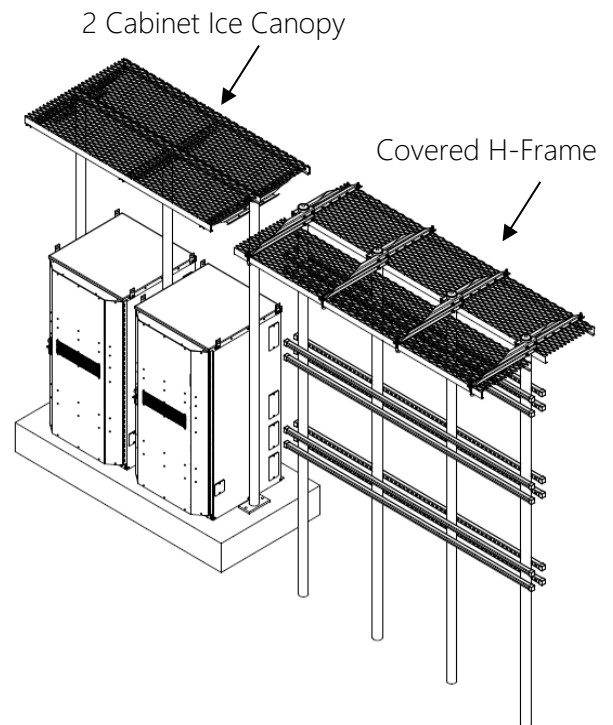

Verizon NSTD123 Cell Site Infrastructure Solutions: New Product

North America Communication

In accordance with the recently issued Verizon NSTD123 Cell Site Infrastructure Standard, CommScope announces the release of a new family of equipment platforms, ice canopies, and H-frames which are specified for use on all Verizon cell sites by this new standard. Product selection is determined by the number of planned equipment cabinets (1 – 4) and several options are offered for foundation type.

Platform Foundation Options:

- Helical Anchors ("AR" Options)
- Pier Connections ("PF" Options)
- Adjustable Feet ("DF" Options)

Covered Ice Canopy Options:

- 48" x 48" Canopies specified for 1 Cabinet sites
- 48" x 90" Canopies specified for 2 Cabinet sites
- 48" x 132" Canopies specified for 3 Cabinet sites
- 48" x 174" Canopies specified for 4 Cabinet sites

H-Frame Options:

- 4' H-Frames with 2 Posts
- 8' H-Frames with 3 Posts
- 10' H-Frames with 4 Posts
- All sizes offered with or without Ice Canopy Cover

Platform Base with Helical Anchors

2 Cabinet Ice Canopy