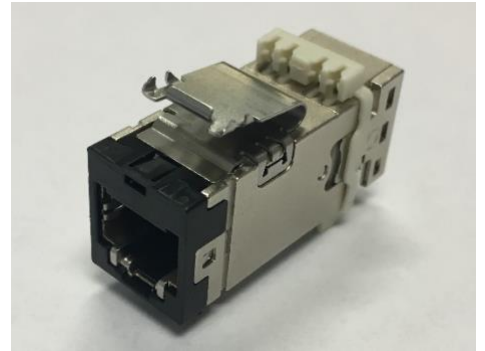

SLX Category 6 shielded jack launch with new color options

AMP-TWIST SLX-Series Modular Jack, category 6, shielded, 4 pair, for shielded cables, rear exit, with and without dust cover
EMEA, APAC and CALA Communication

CommScope is pleased to announce the release of the Category 6 SLX Shielded Jack. The new SLX jack builds on the industry leading features of the existing AMP-TWIST shielded SL jacks. Support for a wide range of color options and built-in support for dust covers. Termination is done via the existing SL termination tool with Direct Screen Termination support making screen termination simple and secure. This jack supports AWG 22-26 solid and AWG 24-26 stranded cable.

The SLX Cat 6 jack has been externally verified to meet Category 6 component compliance ISO/IEC 11801-1 Ed.1.0 (2017-11).

This jack will replace all NETCONNECT® shielded Category 6 SL jacks therefore simplifying the NETCONNECT® shielded portfolio. The key features of the SLX Cat 6 jack include:

- Fits all existing SL panels and faceplates
- Universal latch for SL and Keystone series
- Thin profile - Available for Hi Density application
- 9 Different color options – Replaceable color caps
- Terminated with SL Series termination tool
- Wire holder cut off during termination
- Universal wiring label
- Easy re-termination