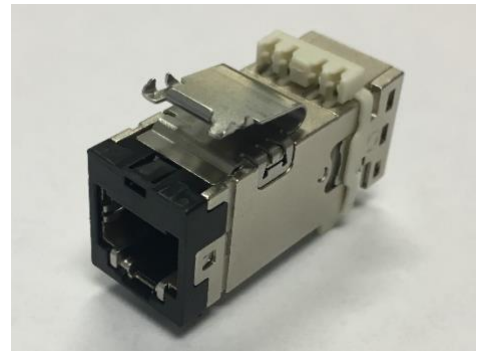

SLX Category 6 shielded jack launch with new color options

AMP-TWIST SLX-Series Modular Jack, category 6, shielded, 4 pair, for shielded cables, rear exit, with and without dust cover
EMEA, APAC and CALA Communication

CommScope is pleased to announce the release of the Category 6 SLX Shielded Jack. The new SLX jack builds on the industry leading features of the existing AMP-TWIST shielded SL jacks. Support for a wide range of color options and built-in support for dust covers. Termination is done via the existing SL termination tool with Direct Screen Termination support making screen termination simple and secure. This jack supports AWG 22-26 solid and AWG 24-26 stranded cable.

The SLX Cat 6 jack has been externally verified to meet Category 6 component compliance ISO/IEC 11801-1 Ed.1.0 (2017-11).

This jack will replace all NETCONNECT® shielded Category 6 SL jacks therefore simplifying the NETCONNECT® shielded portfolio. The key features of the SLX Cat 6 jack include:

- Fits all existing SL panels and faceplates
- Universal latch for SL and Keystone series
- Thin profile - Available for Hi Density application
- 9 Different color options – Replaceable color caps
- Terminated with SL Series termination tool
- Wire holder cut off during termination
- Universal wiring label
- Easy re-termination