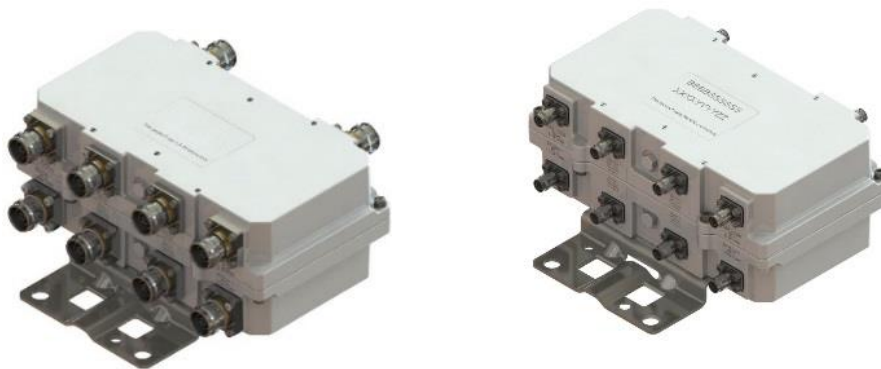

Expanded family of Compact Multiband Combiners (MBC): New Product

North America

CommScope expanded its family of **compact** multiband combiners (MBC) with the introduction of a triplexer, quadplexer and pentaplexer.

Combining an extremely small foot print and low weight, these high performance MBCs are designed to help you stay ahead of the curve at every phase of your network build-out and upgrades, especially in limited space applications (e.g. Small Cells/Metro Cells).

Some of the features of the compact MBC include:

- Full performance in a fraction of the size.
- Extended bandwidths — future-ready for new spectrum releases, while supporting existing bands.
- High power performance — compatible with high power radios.
- Available in single-, twin-, and quad-pack, depending on the model.
- 4.3-10 Connectors — especially suitable for reduced-space installations and offers improved PIM performance.
- New! Nex10™ Connector versions are available now.