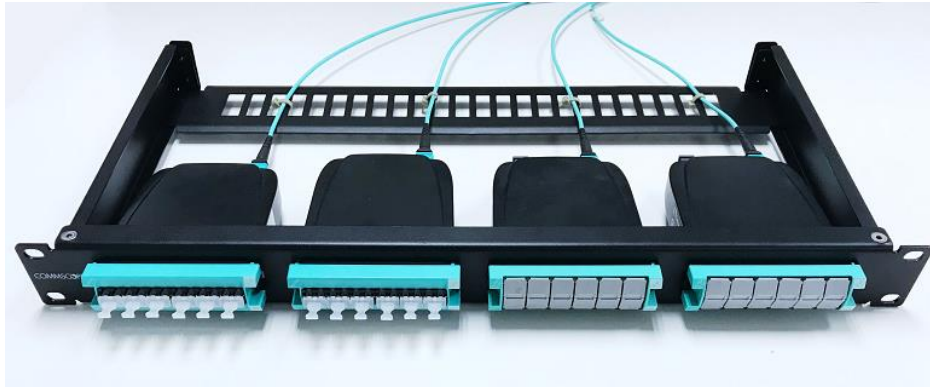

Foldable Fiber Shelves for G2 module: New Product

APAC communication

CommScope® announces the foldable fiber panels, which are all 1U height and accept 4 SYSTIMAX G2 modules. The foldable fiber panels consist of a front plate (flat or angle), foldable mounting arms, and a cable management bar.

New MIDs are ready for order immediately.

This announcement is for APAC region, include of China, India, Asia, and ANZ.

Ordering Information

MID	Description	
760241517	Foldable-1U-PANEL	
760241518	Foldable-1UA Angled Panel	