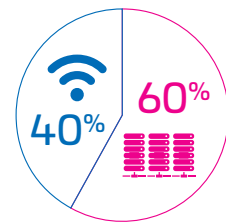

CommScope at a Glance

CommScope helps design, build and manage wired and wireless networks around the world. As a communications infrastructure leader, we shape the always-on networks of tomorrow. For more than 40 years, our global team of greater than 20,000 employees, innovators and technologists have empowered customers in all regions of the world to anticipate what's next and push the boundaries of what's possible.

GLOBAL LEADER
in Infrastructure Solutions for Communications Networks

- >20,000 Employees
- >30 Manufacturing & Distribution Facilities
- >10,000 Patents
- ~$4.5B Sales

CommScope Mobility Solutions Segment

- Radio frequency wireless network connectivity solutions, as well as metro cell, DAS and small cell solutions
- Macro cell solutions for wireless tower sites and on rooftops
- Metro cell solutions for street poles and on other urban structures
- DAS and small cell solutions for enhancing cellular coverage and capacity in challenging network conditions such as commercial buildings, urban areas, stadiums and transportation systems

We believe fiber and wireless technologies will be the essential building blocks of virtually all bandwidth-intensive networks of the future.

Powerful Portfolio for Networks of the Future

2016 Sales by Segment

Mobility 40%
Connectivity 60%