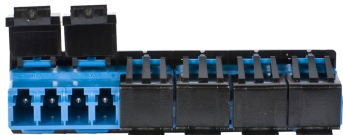

TeraSPEED® LC Multiport Shuttered Adapter, Blue, Single Pack