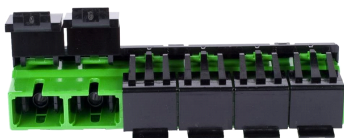

TeraSPEED® SC-APC Multiport Shuttered Adapter, Green, Single Pack