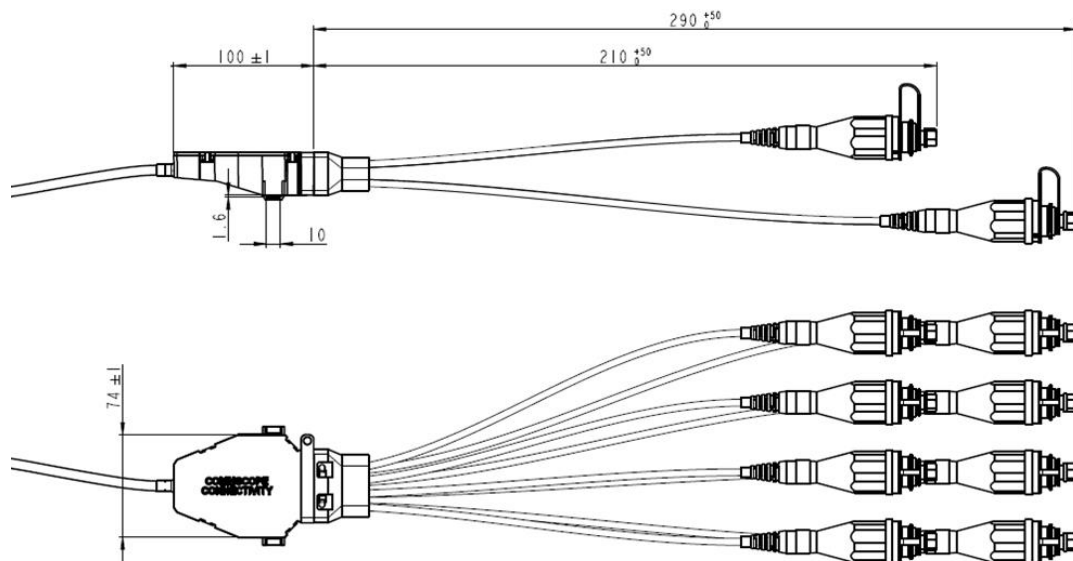

## General Specifications

<b>Distribution Type</b>	8 ports
<b>Port, quantity</b>	8
<b>Cable Type</b>	Dielectric - Loose Tube
<b>Port Type</b>	Hardened full-size SC/APC
<b>Stub Type</b>	Stub tail
<b>Enclosure Color</b>	Black
<b>Minimum Order Quantity</b>	1
<b>Package, quantity</b>	1
<b>Packaging Type</b>	Box   Carton
<b>Splitter, quantity</b>	0

## Dimensions

<b>Cable Length</b>	250.00 m   820.21 ft
<b>Outer Cable Dimensions</b>	5.5 mm (0.22 in)

## Dimension Drawing