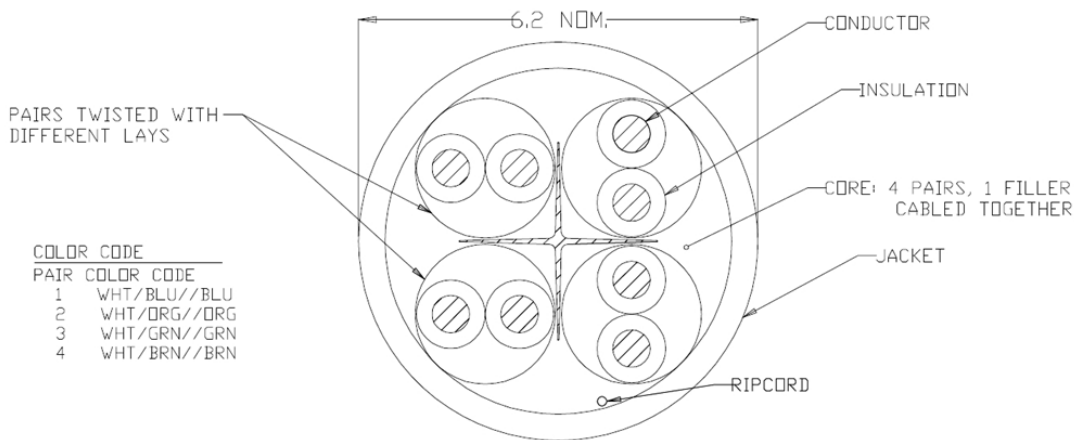

Copper Cable, Category 6, U/UTP, 23 AWG, CM, Reelspeed, 1000 ft, gray

## Cross Section Drawing

## Dimensions

<b>Cable Length</b>	305 m   1000 ft
<b>Diameter Over Jacket, nominal</b>	6.400 mm   0.252 in