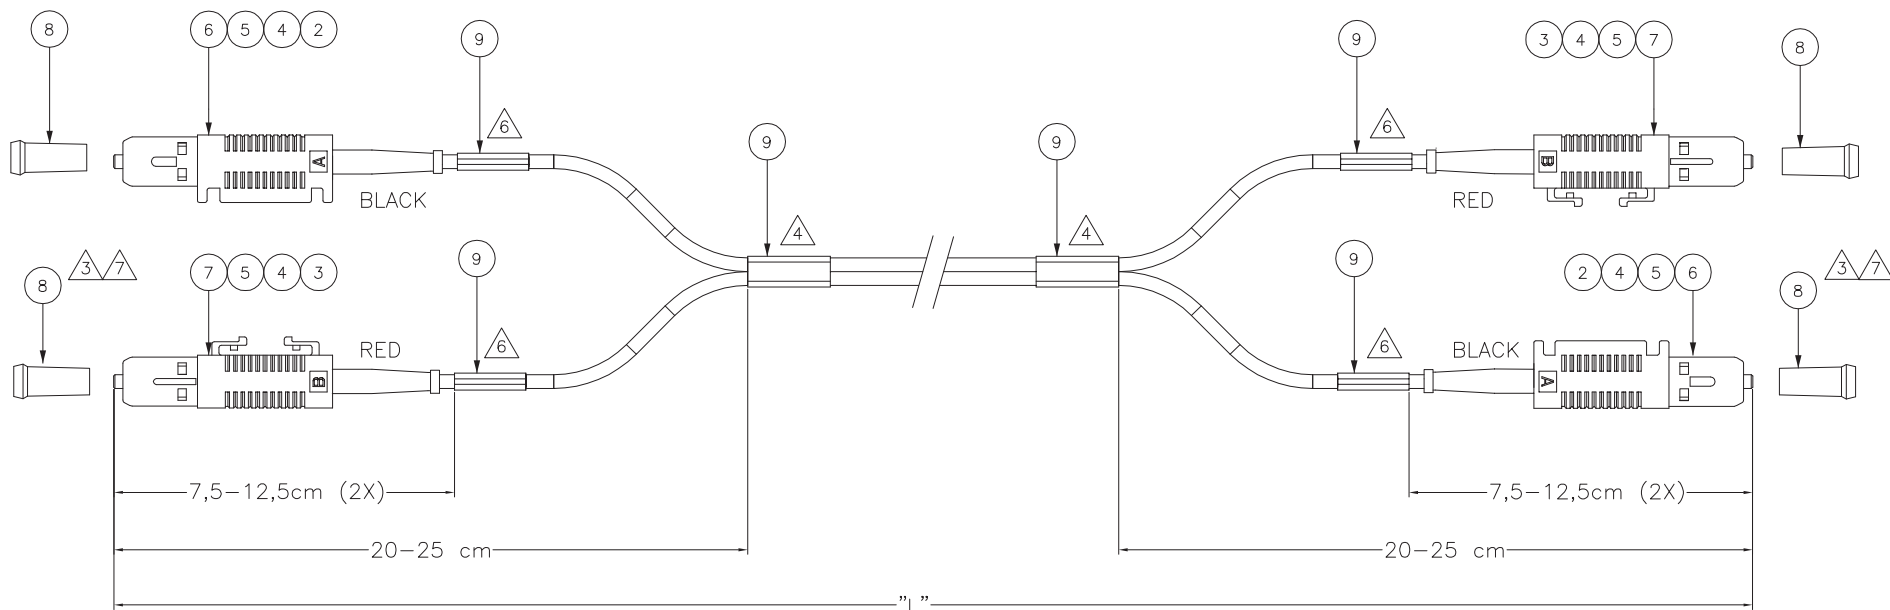

LOC	DIST	REVISIONS			
P	LTR	DESCRIPTION	DATE	DWN	APVD
F		ECN 8000017776-REBRANDING	15-DEC-16	SC	JV

NOTES:

1. INSERTION LOSS ≤ 0.3 dB, MEASURED AGAINST REF. CONN.
2. RETURN LOSS ≥ 45 dB, MATED
3. TUNED CONNECTOR
4. BLANK LABEL
5. CABLE:
   - 9/125/900 μ m
   - CABLE: 2,5mmx5,1mm
   - CABLE COLOUR: YELLOW
   - TIGHT
   - OUTER SHEATH MATERIAL: LSZH
6. INFO ON CABLE LABEL:
   - UNIQUE SERIAL NUMBER
   - CommScope PARTNUMBER
   - P.O. NUMBER
   - INSERTION LOSS AND RETURN LOSS AT 1310nm LENGTH DIFFERENCE 5 mm MAX.

STANDARD LENGTHS ACCORDING TO CUSTOMER DRAWING 1206850	
PART NUMBER	"L" (meter)
X-6348260-Y	XY,0
8-6348260-2	2,25 +0,10/-0

CUSTOMER REFERENCE

Item	Description	Qty
6	CABLE LABEL	9
4	DUST CAP , NATURAL CLEAR	8
2	SC DUPLEX HOUSING, BEAM HALF, BLUE	7
2	SC DUPLEX HOUSING, RETENTION PLATE, BLUE	6
4	SC PLUG ASSY, SINGLEMODE, BEIGE, 125μm	5
4	CRIMP EYELET	4
2	SC STRAIN RELIEF, RED	3
2	SC STRAIN RELIEF, BLACK	2
L	DUAL CABLE 2.5mm, SM, LSZH, YELLOW	1

THIS DRAWING IS A CONTROLLED DOCUMENT.

DW: R. COOLEN	01 JUL 05	COMMSCOPE, INC.
CHK: ARIE HENGELMOLEN	26 OCT 05	
APVD: ARIE HENGELMOLEN	26 OCT 05	
NAME: ARIE HENGELMOLEN		
DIMENSIONS: mm	TOLERANCES UNLESS OTHERWISE SPECIFIED:	PRODUCT SPEC: -
0 PLC $\pm$ -	1 PLC $\pm$ -	APPLICATION SPEC: -
1 PLC $\pm$ -	2 PLC $\pm$ -	SIZE: A2
2 PLC $\pm$ -	3 PLC $\pm$ -	CAGE CODE: -
3 PLC $\pm$ -	4 PLC $\pm$ -	DRAWING NO: C=6348260
4 PLC $\pm$ -	ANGLES $\pm$ -	RESTRICTED TO: -
MATERIAL: -	FINISH: -	WEIGHT: -
CUSTOMER DRAWING		SCALE: 1:1
		SHEET: 1 of 1
		REV: F