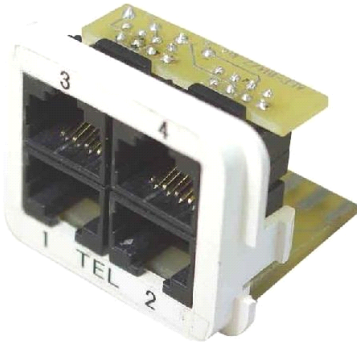

AMP CO Insert, voice applications, 4 x RJ45, Light almond

## Product Classification

<b>Portfolio</b>	NETCONNECT®
<b>Brand</b>	AMP CO™
<b>Product Series</b>	AMP CO
<b>Product Type</b>	Communication insert
<b>Regional Availability</b>	EMEA

## General Specifications

<b>Application</b>	Phone (4x)
<b>Color</b>	Light almond
<b>Interface Type</b>	RJ45
<b>Package Quantity</b>	10
<b>Packaging Type</b>	Bag   Box   Carton
<b>Total Ports, quantity</b>	4