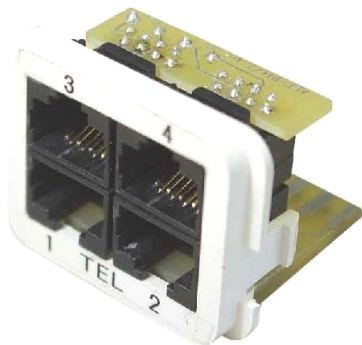

AMP CO Insert, voice applications, 4 x RJ45, white

Product Classification

Portfolio	NETCONNECT®
Brand	AMP CO™
Product Series	AMP CO
Product Type	Communication insert
Regional Availability	EMEA

General Specifications

Application	Phone (4x)
Color	White
Interface Type	RJ45
Package Quantity	10
Packaging Type	Bag Box Carton
Total Ports, quantity	4

Mechanical Specifications

Outlet Orientation	Flat
---------------------------	------