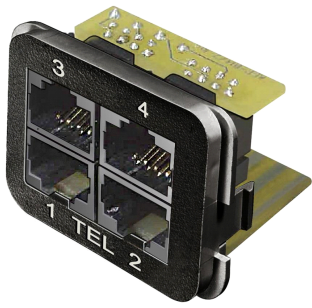

AMP CO Insert, voice applications, 4 x RJ45, black

## Product Classification

<b>Portfolio</b>	NETCONNECT®
<b>Brand</b>	AMP CO™
<b>Product Series</b>	AMP CO
<b>Product Type</b>	Communication insert
<b>Regional Availability</b>	EMEA

## General Specifications

<b>Application</b>	Phone (4x)
<b>Color</b>	Black
<b>Interface Type</b>	RJ45
<b>Package Quantity</b>	10
<b>Packaging Type</b>	Bag   Box   Carton
<b>Total Ports, quantity</b>	4