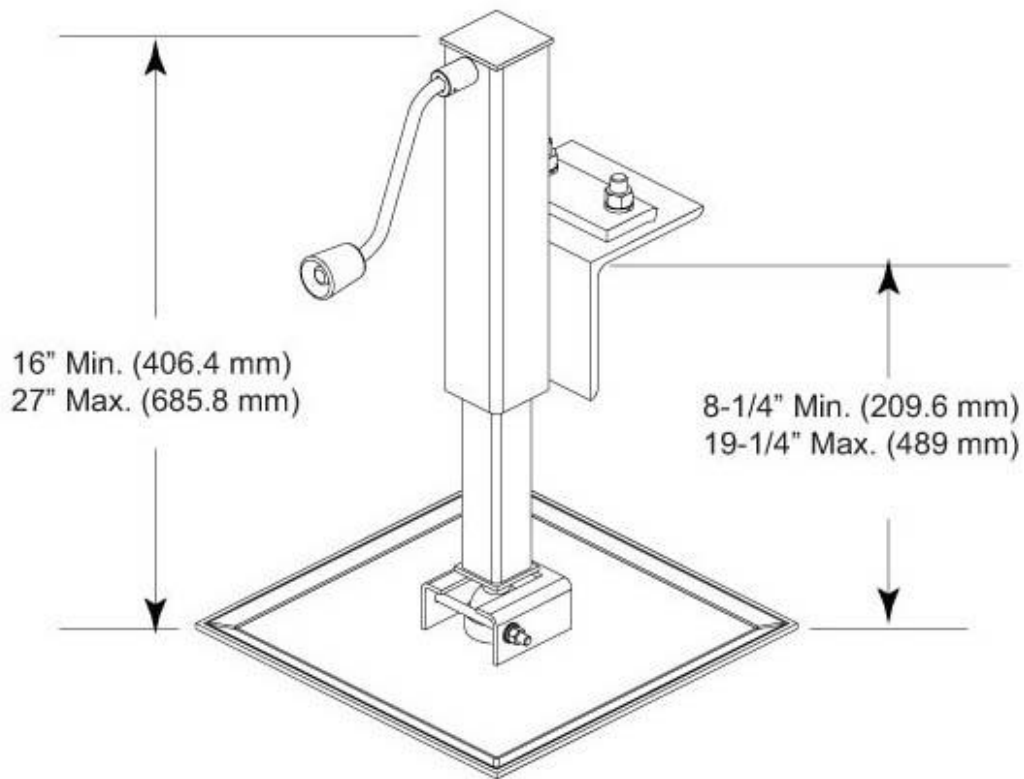

Outline Drawing

Regulatory Compliance/Certifications

Agency

ISO 9001:2015

Classification

Designed, manufactured and/or distributed under this quality management system