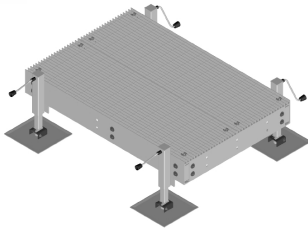

Equipment Platform, 4 ft x 8 ft, base with four adjustable legs

## Dimensions

**Length** 1219.2 mm | 48.0 in  
**Width** 2438.4 mm | 96.0 in  
**Height** 685.8 mm | 27.0 in  
**Weight** 453.6 kg | 1000.0 lb