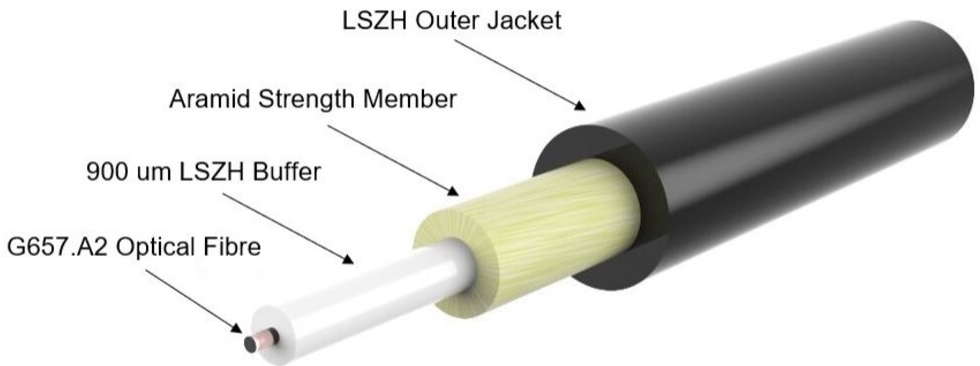

FID-SG-060M-01A-XX

Fiber Optic Indoor/outdoor 3 mm Drop Cable Stub Assembly, SC/APC, 60 M

Product Classification

| | |
|------------------------------|---|
| Regional Availability | EMEA |
| Product Type | Fiber drop cable assembly |
| Product Series | FID |
| Ordering Note | For custom cable assembly lengths, please contact your local CommScope representative |

General Specifications

| | |
|---------------------------------------|--------------------|
| Cable Type | Stapleable - Round |
| Connector A, quantity | 1 |
| Color, boot A | Green |
| Color, connector A | Green |
| Interface, Connector A | SC/APC |
| Interface Feature, connector A | Male |
| Interface, Connector B | Unterminated |
| Jacket Color | Black |
| Total Fibers, quantity | 1 |

Dimensions

| | |
|------------------------------|------------------|
| Cable Assembly Length | 60 m 196.85 ft |
| Cable Outer Diameter | 3.0 mm (0.12 in) |

Dimension Drawing

FID-SG-060M-01A-XX

Ordering Tree

Representative Image

Material Specifications

Jacket Material Low Smoke Zero Halogen (LSZH)

Mechanical Specifications

Minimum Bend Radius, loaded 50 mm | 1.969 in

Minimum Bend Radius, unloaded 30 mm | 1.181 in