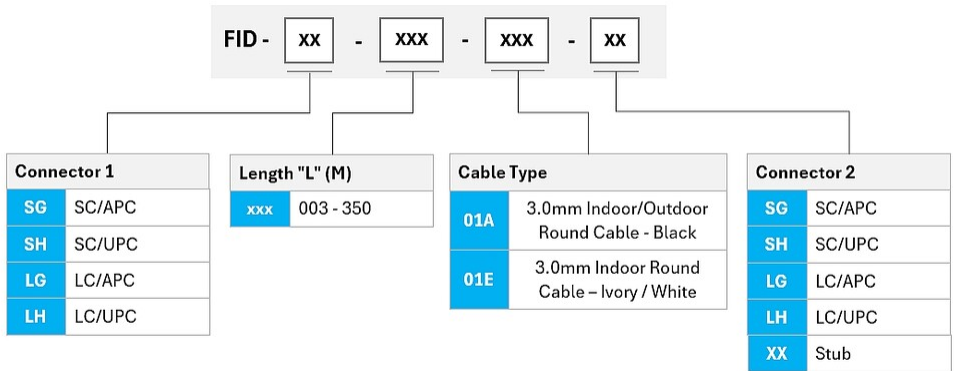

FID-SG-060M-01A-XX

Fiber Optic Indoor/outdoor 3 mm Drop Cable Stub Assembly, SC/APC, 60 M

Product Classification

| | |
|------------------------------|---|
| Regional Availability | EMEA |
| Product Type | Fiber drop cable assembly |
| Product Series | FID |
| Ordering Note | For custom cable assembly lengths, please contact your local CommScope representative |

General Specifications

| | |
|---------------------------------------|--------------------|
| Cable Type | Stapleable - Round |
| Connector A, quantity | 1 |
| Color, boot A | Green |
| Color, connector A | Green |
| Interface, Connector A | SC/APC |
| Interface Feature, connector A | Male |
| Interface, Connector B | Unterminated |
| Jacket Color | Black |
| Total Fibers, quantity | 1 |

Dimensions

| | |
|------------------------------|------------------|
| Cable Assembly Length | 60 m 196.85 ft |
| Cable Outer Diameter | 3.0 mm (0.12 in) |

Dimension Drawing

FID-SG-060M-01A-XX

Ordering Tree

Representative Image

Material Specifications

Jacket Material Low Smoke Zero Halogen (LSZH)

Mechanical Specifications

Minimum Bend Radius, loaded 50 mm | 1.969 in

Minimum Bend Radius, unloaded 30 mm | 1.181 in