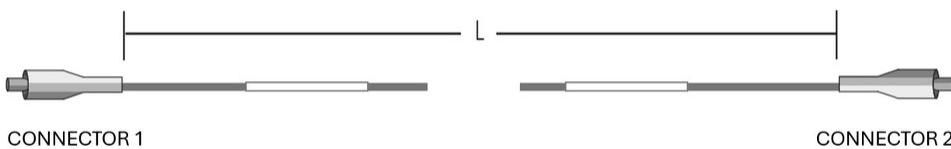

Dimension Drawing