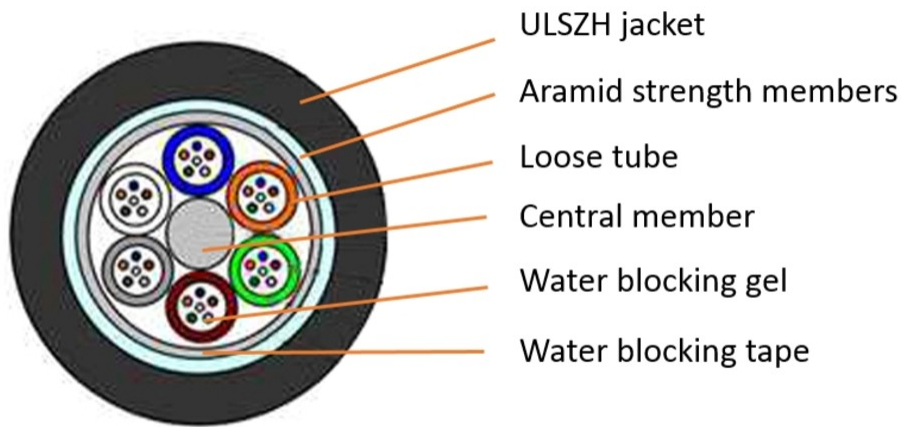

Mechanical Specifications

Minimum Bend Radius, loaded	250 mm | 9.843 in
Tensile Load, short term, maximum	2700 N | 606.984 lbf

Optical Specifications

Fiber Type	OS2

Optical Specifications, Wavelength Specific

Standards Compliance	TIA-492CAAB (OS2)

Environmental Specifications

Installation temperature	-5 °C to +50 °C (+23 °F to +122 °F)
Operating Temperature	-20 °C to +60 °C (-4 °F to +140 °F)
Storage Temperature	-20 °C to +60 °C (-4 °F to +140 °F)
Environmental Space	Universal Low Smoke Zero Halogen (ULSZH)

Packaging and Weights

Cable weight	155 kg/km | 104.155 lb/kft

* Footnotes

Operating Temperature Specification applicable to non-terminated bulk fiber cable