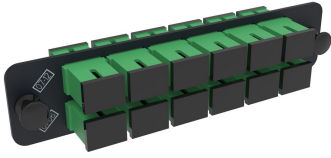

760242438

1000-Type Adapter Pack with 12 TeraSPEED® SM simplex SC adapters, green

Product Classification

Regional Availability	Asia
Portfolio	CommScope®
Product Type	Fiber adapter pack
Product Brand	TeraSPEED®
Product Series	1000-style

General Specifications

Application	Used in conjunction with panels and enclosures (rack, wall, and floor mount) that accept 1000 style panels
Adapter Color	Green
Adapter Cutout, quantity	12
Adapters, quantity	12
Body Style	Simplex Straight orientation
Color, front	Black
Interface	SC/APC
Pigtails Included, quantity	0
Total Ports, quantity	12