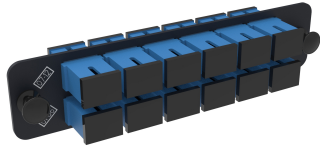

# 760242756

---

1000-Type Adapter Pack with 12 TeraSPEED® SM simplex SC adapters, blue

## Product Classification

<b>Regional Availability</b>	Asia
<b>Portfolio</b>	CommScope®
<b>Product Type</b>	Fiber adapter pack
<b>Product Brand</b>	TeraSPEED®
<b>Product Series</b>	1000-style

## General Specifications

<b>Application</b>	Used in conjunction with panels and enclosures (rack, wall, and floor mount) that accept 1000 style panels
<b>Adapter Color</b>	Blue
<b>Adapter Cutout, quantity</b>	12
<b>Adapters, quantity</b>	12
<b>Body Style</b>	Simplex   Straight orientation
<b>Color, front</b>	Black
<b>Interface</b>	SC/UPC
<b>Pigtails Included, quantity</b>	0
<b>Total Ports, quantity</b>	12