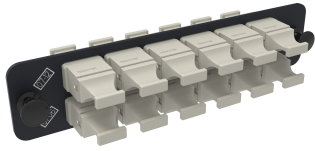

760242757

1000-Type Adapter Pack with 12 simplex multimode MPO adapters, aligned key, gray

Product Classification

Regional Availability	Asia
Portfolio	CommScope®
Product Type	Fiber adapter pack
Product Brand	LazrSPEED®
Product Series	1000-style

General Specifications

Adapter Color	Gray
Adapter Cutout, quantity	12
Adapters, quantity	12
Body Style	Simplex Straight orientation
Color, front	Black
Interface	MPO
Pigtails Included, quantity	0
Shuttered	No