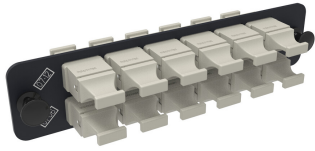

760242757

1000-Type Adapter Pack with 12 simplex multimode MPO adapters, aligned key, gray

Product Classification

Regional Availability	Asia
Portfolio	CommScope®
Product Type	Fiber adapter pack
Product Brand	LazrSPEED®
Product Series	1000-style

General Specifications

Adapter Color	Gray
Adapter Cutout, quantity	12
Adapters, quantity	12
Body Style	Simplex Straight orientation
Color, front	Black
Interface	MPO
Pigtails Included, quantity	0
Shuttered	No