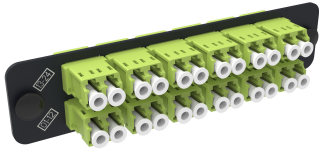

760242759

1000-Type Adapter Pack with 12 LazrSPEED® MM duplex LC adapters, lime green

Product Classification

Regional Availability	Asia
Portfolio	CommScope®
Product Type	Fiber adapter pack
Product Brand	LazrSPEED®
Product Series	1000-style

General Specifications

Application	Used in conjunction with 1000-type 1U, 2U and 4U adapter panel shelves, surface mount and raised floor enclosures
Adapter Color	Lime green
Adapter Cutout, quantity	12
Adapters, quantity	12
Body Style	Duplex Straight orientation
Color, front	Black
Interface	LC/UPC
Pigtails Included, quantity	0
Total Ports, quantity	24