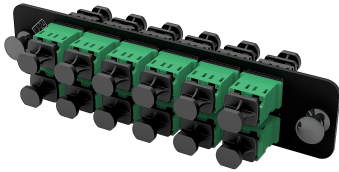

760243587 | PNL-BK-024-KHB-LC02-GR-NS

Adapter Pack, Black, 1000-Type, with 12 duplex keyed hybrid LC adapters, green, no shutter

Product Classification

Regional Availability	Asia Australia/New Zealand EMEA Latin America North America
Portfolio	CommScope®
Product Type	Fiber adapter pack
Product Series	1000-style

General Specifications

Application	Used in conjunction with SD Panels Used in conjunction with panels and enclosures (rack, wall, and floor mount) that accept 1000 style panels
Adapter Color	Green
Adapter Cutout, quantity	12
Adapters, quantity	12
Body Style	Duplex
Interface	LC/UPC
Interface Feature	Keyed Hybrid
Pigtails Included, quantity	0
Shuttered	No
Total Ports, quantity	24