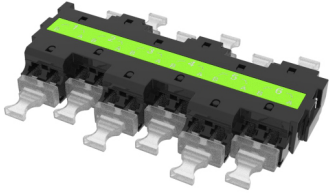

# 760245729 | CHD-DP-12LC-WB

CHD Distribution adapter Pack, Multimode OM5, 6 LC duplex with dust plugs

## Product Classification

<b>Regional Availability</b>	Asia   Australia/New Zealand   EMEA   Latin America   North America
<b>Portfolio</b>	SYSTIMAX®
<b>Product Type</b>	Fiber adapter pack
<b>Product Series</b>	CHD

## General Specifications

<b>Adapter Color</b>	Lime green
<b>Interface</b>	LC/UPC
<b>Shuttered</b>	No
<b>Total Ports, quantity</b>	12