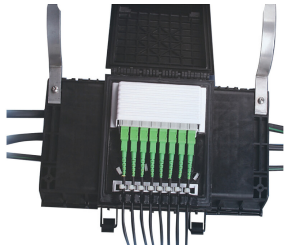

# CZ1123-000 | FDC-B8-2-S1/8-0-NN-A -INT01

FDC Fiber Optic Splice/Patch Closure, Gel Cable Sealing, 8 SC/UPC Adapters, 48 fusion splices

## Product Classification

<b>Regional Availability</b>	Asia   Latin America
<b>Product Type</b>	In-line, rectangular fiber closure
<b>Product Series</b>	FDC

## General Specifications

<b>Cable Ports Quantity, total</b>	14 round ports
<b>Cable Sealing Type</b>	Compressed gel
<b>Closure Sealing Type</b>	Hinged with latch
<b>Closure Style</b>	In-line
<b>Color</b>	Black
<b>Mounting</b>	Manhole   Pedestal   Strand   Wall
<b>Port Type</b>	SC/UPC
<b>Port, quantity</b>	8
<b>Splice Tray Included, quantity</b>	2
<b>Splice Tray Type Included</b>	24-way, heat shrink
<b>Splitter Type</b>	No splitter
<b>Splitter, quantity</b>	0