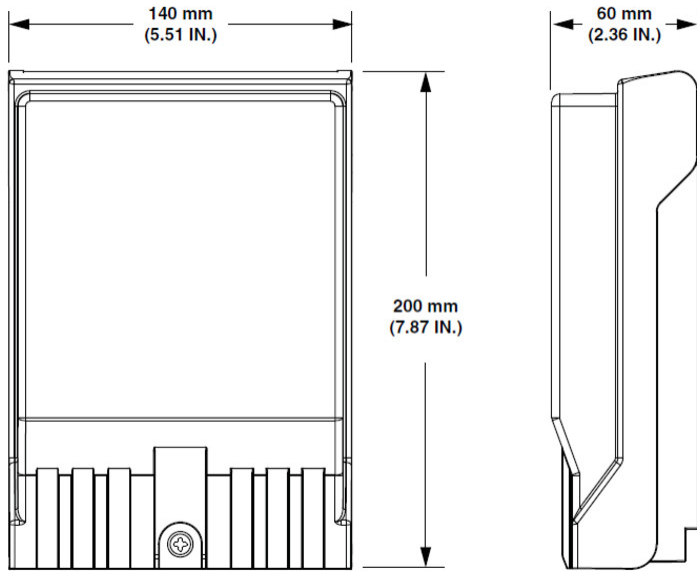

RDT-SM12J00P09290

Ordering Tree

RDT - S M XX X 0 0 X XXX X X

Enclosure type

M 12 Fiber plastic

Cable count

04 4
08 8
12 12

Connector type

J SC/APC
K LC/UPC
L LC/APC
N SC/UPC

Cable type

D Indoor/outdoor 3.6mm black
P 3mm loose tube ivory plenum (zipcord for 24 fibers)

Stubbed end configuration

A MPO connector
O No connector

Fanout

1 SC/UPC
2 SC/APC
3 LC/UPC
4 LC/APC

Enclosure end configuration

9 900µm - standard

Cable Length (Plenum)

030	30 meters (100')
061	61 meters (200')
092	92 meters (300')
122	122 meters (400')
152	152 meters (500')
183	183 meters (600')

Cable Length (Indoor/Outdoor)

015	15 meters (50')
030	30 meters (100')
045	45 meters (150')
061	61 meters (200')
076	76 meters (250')
092	92 meters (300')
107	107 meters (350')
122	122 meters (400')
137	137 meters (450')
152	152 meters (500')
168	168 meters (550')
183	183 meters (600')
198	198 meters (650')