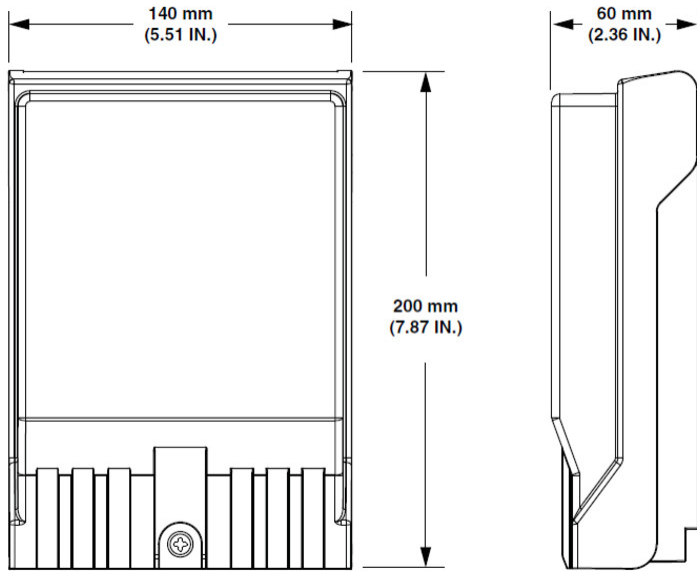

RDT-SM12K00P06190

Ordering Tree

RDT - S M XX X 0 0 X XXX X X

Enclosure type

M 12 Fiber plastic

Cable count

04 4
08 8
12 12

Connector type

J SC/APC
K LC/UPC
L LC/APC
N SC/UPC

Cable type

D Indoor/outdoor 3.6mm black
P 3mm loose tube ivory plenum (zipcord for 24 fibers)

Stubbed end configuration

A MPO connector
O No connector

Fanout

1 SC/UPC
2 SC/APC
3 LC/UPC
4 LC/APC

Enclosure end configuration

9 900µm - standard

Cable Length (Plenum)

030	30 meters (100')
061	61 meters (200')
092	92 meters (300')
122	122 meters (400')
152	152 meters (500')
183	183 meters (600')

Cable Length (Indoor/Outdoor)

015	15 meters (50')
030	30 meters (100')
045	45 meters (150')
061	61 meters (200')
076	76 meters (250')
092	92 meters (300')
107	107 meters (350')
122	122 meters (400')
137	137 meters (450')
152	152 meters (500')
168	168 meters (550')
183	183 meters (600')
198	198 meters (650')