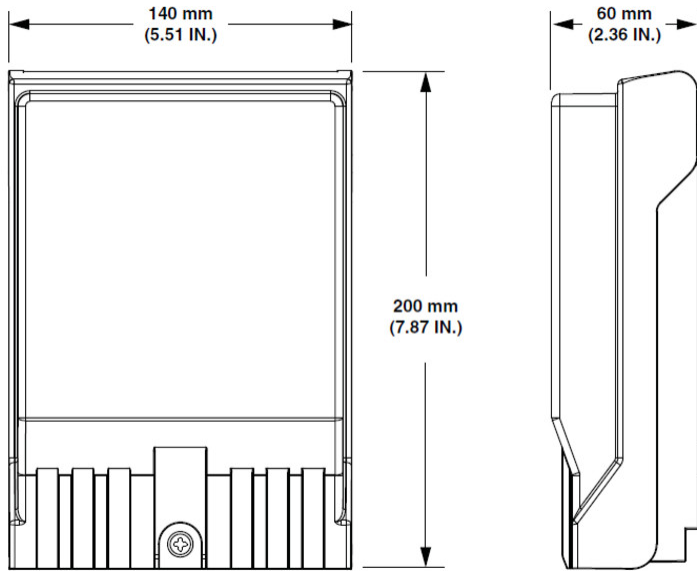

RDT-SM12N00D06190

Ordering Tree

RDT - S M XX X 0 0 X XXX X X

Enclosure type

M 12 Fiber plastic

Cable count

04 4
08 8
12 12

Connector type

J SC/APC
K LC/UPC
L LC/APC
N SC/UPC

Cable type

D Indoor/outdoor 3.6mm black
P 3mm loose tube ivory plenum (zipcord for 24 fibers)

Stubbed end configuration

A MPO connector
O No connector

Fanout

1 SC/UPC
2 SC/APC
3 LC/UPC
4 LC/APC

Enclosure end configuration

9 900µm - standard

Cable Length (Plenum)

030	30 meters (100')
061	61 meters (200')
092	92 meters (300')
122	122 meters (400')
152	152 meters (500')
183	183 meters (600')

Cable Length (Indoor/Outdoor)

015	15 meters (50')
030	30 meters (100')
045	45 meters (150')
061	61 meters (200')
076	76 meters (250')
092	92 meters (300')
107	107 meters (350')
122	122 meters (400')
137	137 meters (450')
152	152 meters (500')
168	168 meters (550')
183	183 meters (600')
198	198 meters (650')