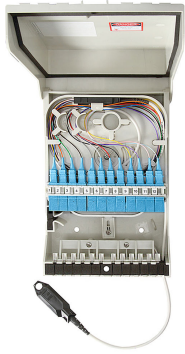

# RDT-SM12N00D06190

---

RapidFiber® Mini-RDT Distribution Terminal, 12-fiber, SC/UPC, Indoor /outdoor cable, 200 ft

- Designed to provide a quick and simple solution for installing fiber in small and medium sized MDU's
- Incorporates a unique fiber cable spooling system that stores up fiber cable within the enclosure
- Removes the need for field termination and extensive site survey inspections