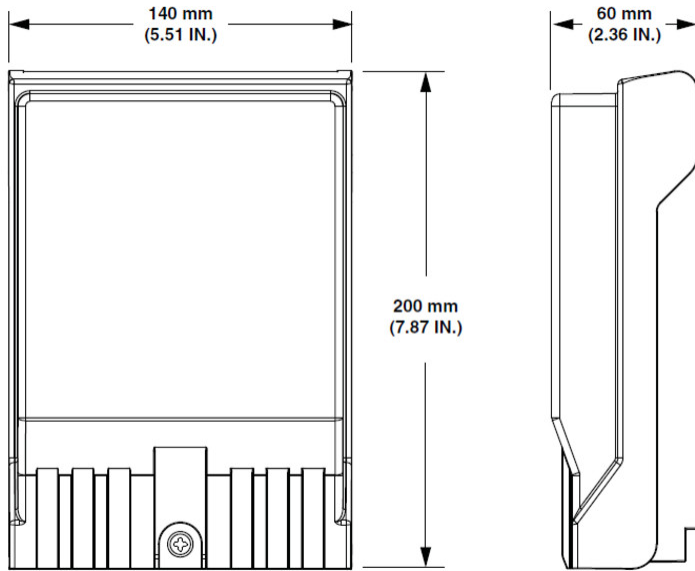

RDT-SM12N00P1229A

Ordering Tree

RDT - S M XX X 0 0 X XXX X X

Enclosure type

M 12 Fiber plastic

Cable count

04 4
08 8
12 12

Connector type

J SC/APC
K LC/UPC
L LC/APC
N SC/UPC

Cable type

D Indoor/outdoor 3.6mm black
P 3mm loose tube ivory plenum (zipcord for 24 fibers)

Stubbed end configuration

A MPO connector
O No connector

Fanout

1 SC/UPC
2 SC/APC
3 LC/UPC
4 LC/APC

Enclosure end configuration

9 900µm - standard

Cable Length (Plenum)

030	30 meters (100')
061	61 meters (200')
092	92 meters (300')
122	122 meters (400')
152	152 meters (500')
183	183 meters (600')

Cable Length (Indoor/Outdoor)

015	15 meters (50')
030	30 meters (100')
045	45 meters (150')
061	61 meters (200')
076	76 meters (250')
092	92 meters (300')
107	107 meters (350')
122	122 meters (400')
137	137 meters (450')
152	152 meters (500')
168	168 meters (550')
183	183 meters (600')
198	198 meters (650')