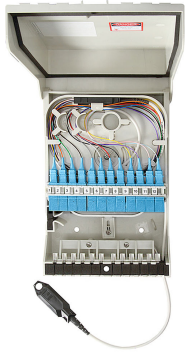

# RDT-SM12N00P1229A

---

RapidFiber® Mini-RDT Distribution Terminal, 12-fiber, SC/UPC, plenum cable, 400 ft

- Designed to provide a quick and simple solution for installing fiber in small and medium sized MDU's
- Incorporates a unique fiber cable spooling system that stores up fiber cable within the enclosure
- Removes the need for field termination and extensive site survey inspections