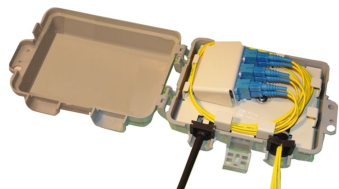

FibrBoss Wall Mounting Fiber Optic Box, outdoor, 6 SC/UPC adapters, with pre-installed pigtails

- Intended as a small patch and splice or fiber “hands-off” enclosure
- Environmentally secure housing for indoor or outdoor wall mounted application
- Accommodates field supplied flat or round drop cable inputs
- Cable retention brackets are integrated into the fiber management tray
- Splice protection sleeves are included to add customer convenience and efficiency

## General Specifications

<b>Functionality</b>	Patching   Splicing
<b>Access</b>	Front
<b>Application</b>	For cables with outer diameter up to 10 mm: each on both sides
<b>Cable Type</b>	Pigtails - Stranded
<b>Enclosure Color</b>	Beige
<b>Front Cover Type</b>	Hinged with lock
<b>Interface</b>	SC/UPC
<b>Lock Type</b>	Padlock ready
<b>Mounting</b>	Pedestal   Pole   Wall
<b>Port, quantity</b>	6
<b>Splicing Capacity, maximum</b>	6