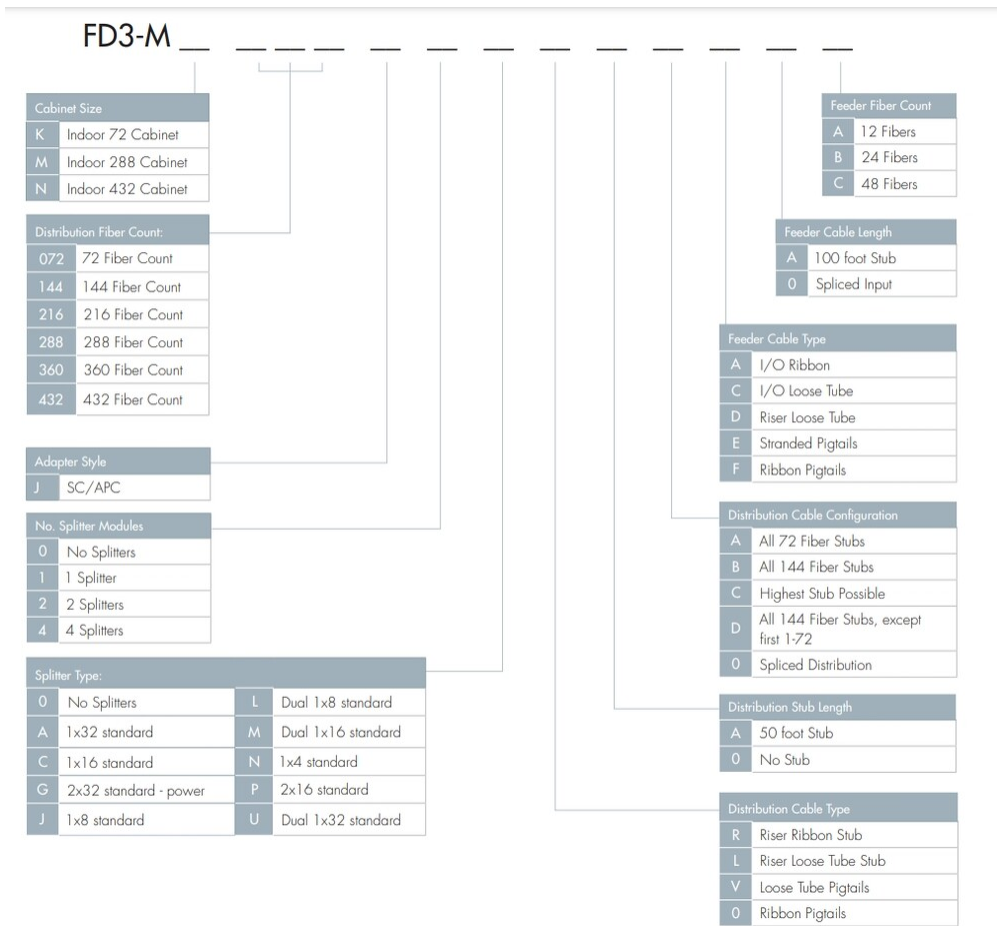

FD3-VK072J00MOMBAB

Material Specifications

Finish Powder coated

Material Type Steel

Optical Specifications

Fiber Mode Singlemode

Environmental Specifications

Environmental Space Indoor

Packaging and Weights

Packaging quantity 1

Regulatory Compliance/Certifications