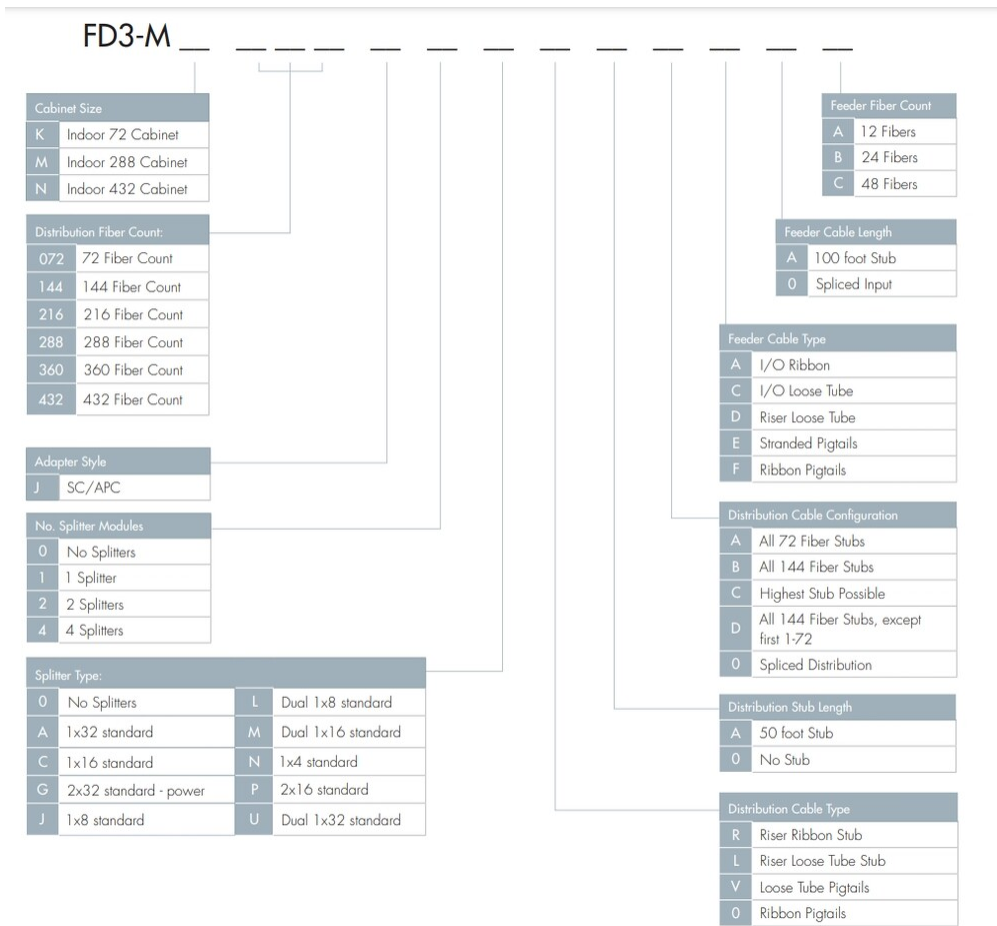

FD3-VM288J00MOMBAB

Material Specifications

Finish Powder coated
Material Type Steel

Optical Specifications

Fiber Mode Singlemode

Environmental Specifications

Environmental Space Indoor

Packaging and Weights

Packaging quantity 1

Regulatory Compliance/Certifications