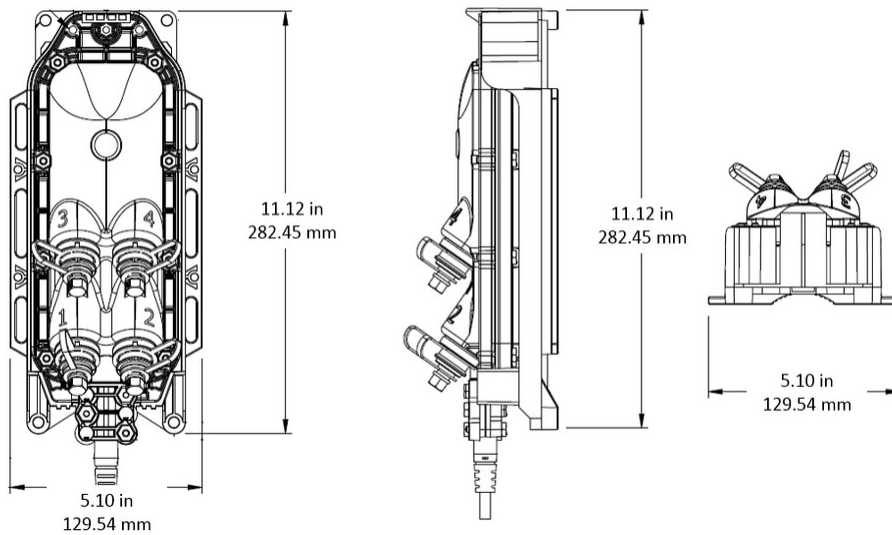

MST-04MH00-A0400A

Ordering Tree

MST -   M H 0 0 -

Terminal model

02	2 ports
04	4 ports
06	6 ports
08	8 ports

Cable type

A	Dielectric, flat, loose tube
B	Locatable, flat, loose tube
C	Armored, round, loose tube

Mounting style*

U	Universal: Terminal is on top of the spool; stub deploys first
A	Reversal spool: Terminal is on the bottom of the spool; terminal deploys first

Standard cable stub length

0050	50 feet
0100	100 feet
0250	250 feet
0500	500 feet
0750	750 feet
1000	1000 feet
1500	1500 feet
2000	2000 feet

Standard lengths shown; metric lengths available

Material Specifications

Enclosure Material Type

Gasketed hardened plastic

Optical Specifications

Fiber Type

G.657.A1/A2

Operating Wavelength Range

1260 – 1635 nm

Attenuation Cable Coefficient, maximum

0.30 dB/km @ 1550 nm | 0.40 dB/km @ 1310 nm