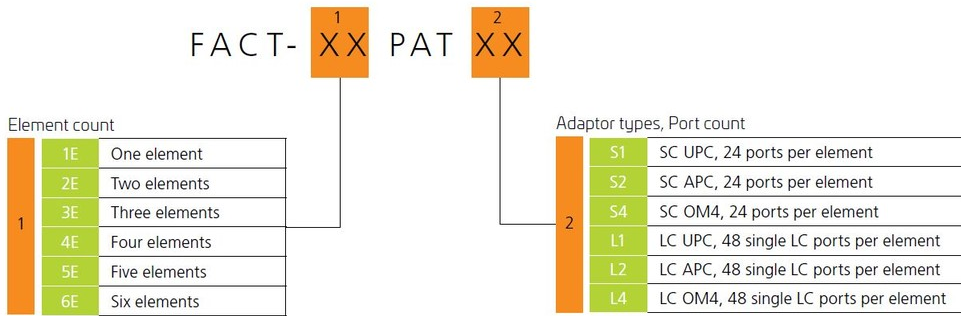

760239986 | FACT-3EPATS1

Height	92.85 mm | 3.656 in
Width	524 mm | 20.63 in
Depth	283 mm | 11.142 in

Ordering Tree

Environmental Specifications

Operating Temperature	-40 °C to +70 °C (-40 °F to +158 °F)
Storage Temperature	-20 °C to +85 °C (-4 °F to +176 °F)
Flammability Rating	UL 94 V-0

Packaging and Weights

Included	Mounting hardware for FACT frame
Packaging quantity	1

Regulatory Compliance/Certifications

Agency	Classification
CHINA-ROHS	Below maximum concentration value
ISO 9001:2015	Designed, manufactured and/or distributed under this quality management system
REACH-SVHC	Compliant as per SVHC revision on www.commscope.com/ProductCompliance
ROHS	Compliant
UK-ROHS	Compliant