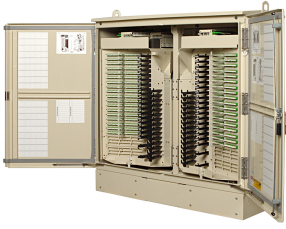

FD3-AJ864J00GABP4

FDH 3000 Fiber Distribution Large Cabinet, 864F, SC/APC, no splitters, single armor loose tube, 100 ft, 48F

Product Classification

Regional Availability	North America
Product Type	Fiber distribution hub
Product Series	FDH 3000

General Specifications

Access	Front
Cable Type	Armored - Single Loose Tube
Color	Putty white
Distribution Cables, quantity	12
Distribution Ports, quantity	864
Fibers per Distribution Cable, quantity	72
Fibers per Feeder Cable, quantity	48
Interface, Input	SC
Interface Feature, Input	APC
Mounting	Pad
Splitter Slots, quantity	48

Dimensions

Height	1,244.6 mm 49 in
Width	1,193.8 mm 47 in
Depth	508 mm 20 in
Cable Length	30.48 m 100 ft
Enclosure Size	Large

Material Specifications

Finish	Powder coated
Material Type	Steel

FD3-AJ864J00GABP4