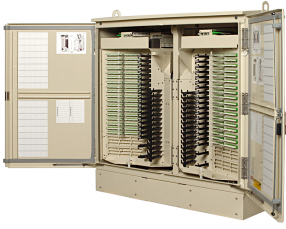

FD3-AJ864J00JBBP4

FDH 3000 Fiber Distribution Large Cabinet, 864F, SC/APC, no splitters, dielectric loose tube, 100 ft, 48F

Product Classification

Regional Availability	North America
Product Type	Fiber distribution hub
Product Series	FDH 3000

General Specifications

Access	Front
Cable Type	Dielectric - Loose Tube
Color	Putty white
Distribution Cables, quantity	6
Distribution Ports, quantity	864
Fibers per Distribution Cable, quantity	144
Fibers per Feeder Cable, quantity	48
Interface, Input	SC
Interface Feature, Input	APC
Mounting	Pad
Splitter Slots, quantity	48

Dimensions

Height	1,244.6 mm 49 in
Width	1,193.8 mm 47 in
Depth	508 mm 20 in
Cable Length	30.48 m 100 ft
Enclosure Size	Large

Material Specifications

Finish	Powder coated
Material Type	Steel

FD3-AJ864J00JBPP4