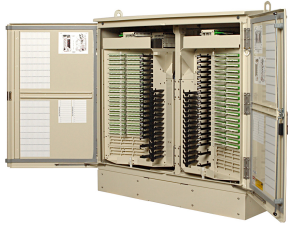

FD3-AJ864J2TPFBP5X

FDH 3000 Large PFP cabinet, 864-Pos, SC/APC, two (2) 1x32 Custom Splitters, Dry-Dry Single Armor Ribbon OSP, 100ft, 288f. Feeder, (2) 432f. Distribution, 48.74"H* x 47.39"W x 19.58"D *Includes 6" tall riser

Product Classification

Regional Availability	North America
Product Type	Fiber distribution hub
Product Series	FDH 3000

General Specifications

Access	Front Rear
Cable Type	Armored - Ribbon
Distribution Cables, quantity	2
Distribution Ports, quantity	864
Fibers per Distribution Cable, quantity	432
Fibers per Feeder Cable, quantity	288
Mounting	Pad
Splitter Type	1 x 32
Splitter, quantity	2

Dimensions

Height	1238 mm 48.74 in
Width	1,203.71 mm 47.39 in
Depth	497.33 mm 19.58 in
Cable Length	30.48 m 100 ft
Enclosure Size	Large

Material Specifications

Finish	Powder coated
Material Type	Steel

FD3-AJ864J2TPFBP5X