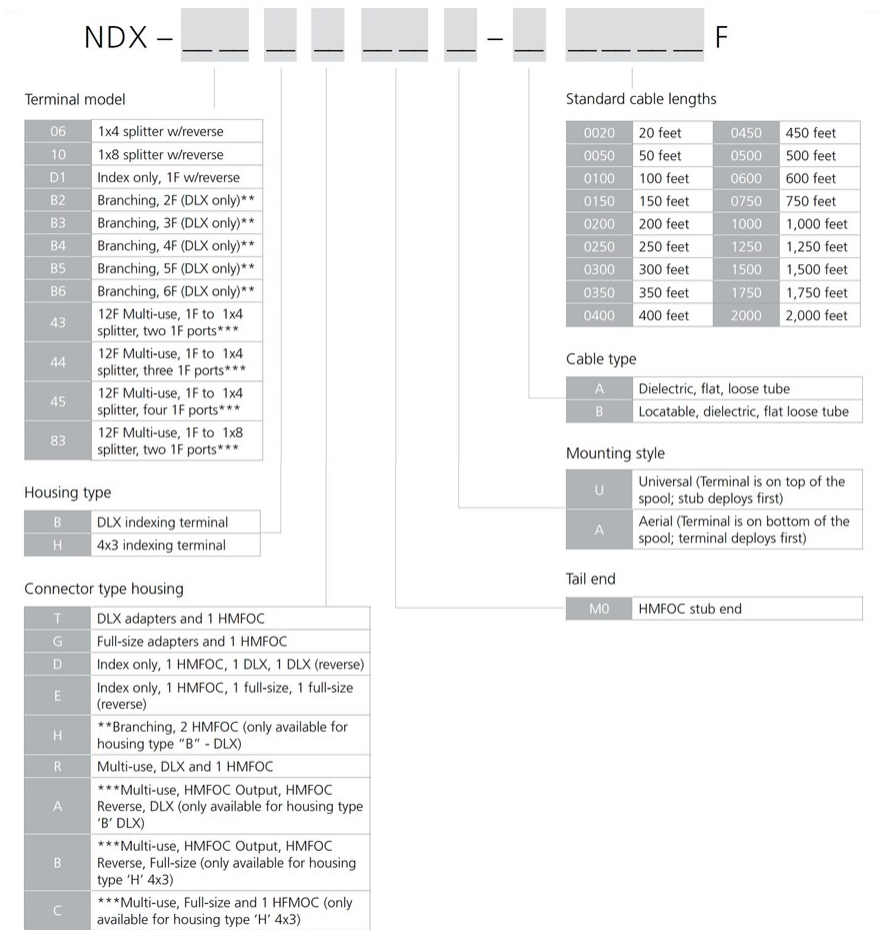

NDX-06BTMOU-A0100F

Material Specifications

Enclosure Material Type

Gasketed hardened plastic

Optical Specifications

Fiber Type

G.652.D

Operating Wavelength Range

1260 – 1635 nm

Attenuation Cable Coefficient, maximum

0.30 dB/km @ 1550 nm | 0.40 dB/km @ 1310 nm

Attenuation Splitter, maximum

7.1 dB

Attenuation Terminal Connectors, maximum

0.45 dB

Directivity, minimum

60 dB

Uniformity, maximum

0.8 dB

Insertion Loss, Splitter, typical

6.7 dB