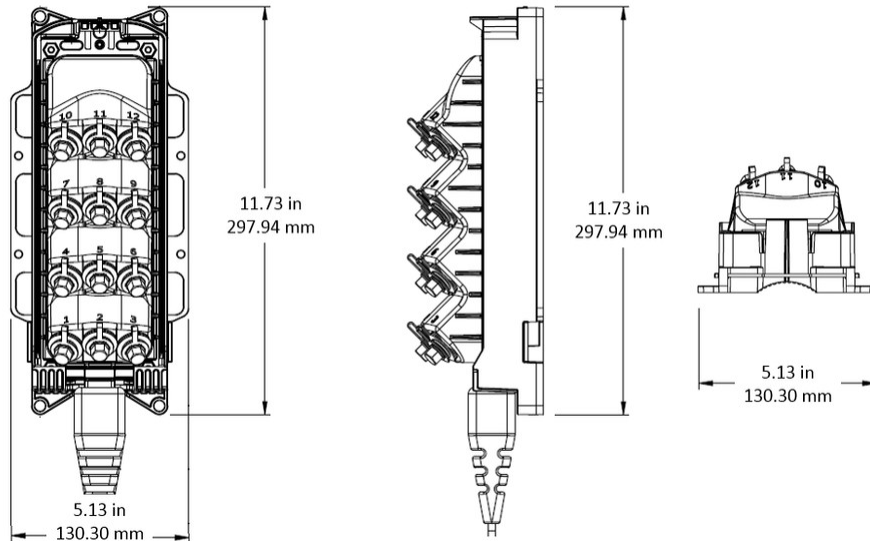

## General Specifications

<b>Cable Type</b>	Dielectric - Flat - Loose Tube
<b>Cable, quantity</b>	1
<b>Distribution Type</b>	1 x 4 splitter
<b>Enclosure Color</b>	Black
<b>Forward Port Type</b>	Hardened mini-size (DLX) adapter
<b>Forward Port, quantity</b>	4
<b>Mounting</b>	Handhole   Pedestal   Pole
<b>Port Type</b>	Hardened multi-fiber (HMFOC) jack
<b>Port, quantity</b>	4
<b>Reverse Port Type</b>	Hardened mini-size DLX
<b>Reverse Port, quantity</b>	1
<b>Splitter, quantity</b>	1
<b>Stub Type</b>	Hardened multi-fiber (HMFOC) plug

## Dimensions

<b>Height</b>	297.8 mm   11.724 in
<b>Width</b>	130.3 mm   5.13 in
<b>Depth</b>	90.4 mm   3.559 in

# NDX-06BTMOU-A0100F

<b>Cable Length, stub</b>	100 ft (30 m)
<b>Cable Outer Diameter</b>	4.5 x 8.1 mm (0.18 x 0.32 in)

## Dimension Drawing