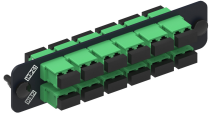

760147900 | PNL-BK-024-KFA-LC02-GR-NS

Adapter Pack, Black, 1000-Type, with 12 duplex keyed LC adapters, green, no shutter

- Uniprise panels for Ready shelves and wall mount enclosures come in SC and LC configurations. Any combination of adapter panels can be used in the enclosures, up to the maximum number of openings

OBSOLETE

This product was discontinued on: June 1, 2023

Replaced By:

760243587

PNL-BK-024-KHB-LC02-GR-NS

Adapter Pack, Black, 1000-Type, with 12 duplex keyed hybrid LC adapters, green, no shutter

Product Classification

Regional Availability	Asia Australia/New Zealand EMEA Latin America North America
Portfolio	CommScope®
Product Type	Fiber adapter pack
Product Brand	LazrSPEED®
Product Series	1000-style

General Specifications

Application	Used in conjunction with SD Panels Used in conjunction with panels and enclosures (rack, wall, and floor mount) that accept 1000 style panels
Adapter Color	Green
Adapter Cutout, quantity	12
Adapters, quantity	12
Body Style	Duplex
Interface	LC/UPC
Interface Feature	Keyed
Pigtails Included, quantity	0
Shuttered	No
Total Ports, quantity	24