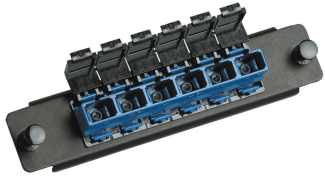

760148213 | PNL-BK-006-SFA-SC06-BL

Adapter Pack, Black, 1000-Type, with 1 TeraSPEED® 6 fiber, Singlemode SC ganged adapter, blue, shuttered

Product Classification

Regional Availability	Asia Australia/New Zealand EMEA Latin America North America
Portfolio	CommScope®
Product Type	Fiber adapter pack
Product Brand	TeraSPEED®
Product Series	1000-style

General Specifications

Application	Used in conjunction with SD Panels Used in conjunction with panels and enclosures (rack, wall, and floor mount) that accept 1000 style panels
Adapter Color	Blue
Adapter Cutout, quantity	1
Adapters, quantity	1
Body Style	Ganged
Interface	SC/UPC
Pigtails Included, quantity	0
Shuttered	No
Total Ports, quantity	6