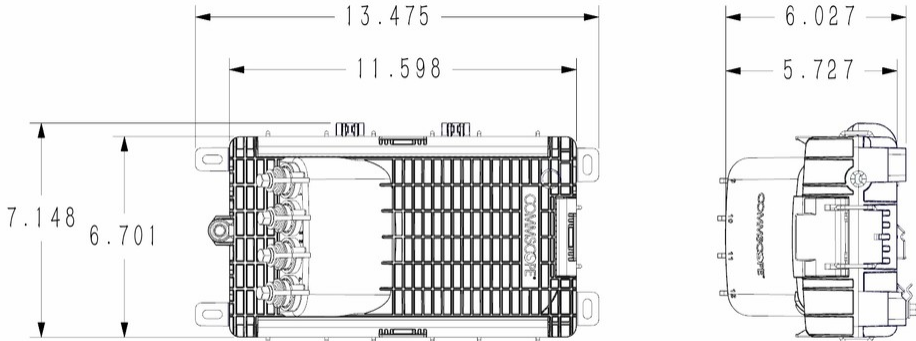

OTE-04MH-12-120G03

Mini-OTE 300-Series, Optical Terminal Enclosure, 4-port full-size connector, 1x2 tap, 12dB, with thru port, black, with grounding, external mounting

- Hardened connectors are factory-terminated and environmentally sealed for use in optical drop cable deployments
- Plug and play adapter ports ensure rapid cable installment in the outside plant access section of the network
- Optical Terminal Enclosures incorporate hardened connector technology that is designed to withstand the rugged outside plant environment
- Accommodates CommScope's field installable splitters and compact CWDMs

Product Classification

Regional Availability	Asia EMEA Latin America North America
Product Type	Access terminal, with tap
Product Series	Mini-OTE 300

General Specifications

Application	For central core tube ribbon shielded/unshielded fiber cable For flat drop with/without trace wire fiber cable For loose buffer tube standard (72 F) and micro (144 F) fiber cable For round armored up to 0.50 in/12.7 mm diameter fiber cable
Cable Type	No cable (stubless)
Cable, quantity	0
Distribution Type	2-port tap
Drop Port, quantity	2
Enclosure Color	Black
Input Tap, quantity	1
Mounting	Handhole Pedestal Pole Strand
Port Type	Hardened full-size SC/APC
Port, quantity	4
Splitter, quantity	0
Stub Type	No tail
Thru Tap, quantity	1

Dimensions

OTE-04MH-12-120G03

Height	342.9 mm 13.5 in
Width	182.88 mm 7.2 in
Depth	121.92 mm 4.8 in
Cable Length, stub	0 ft (0 m)

Dimension Drawing

Ordering Tree

OTE-04MH-12-120G03

UV Resistance UV stabilized