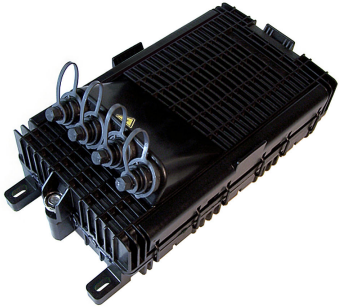

OTE-04MH-12-120G03

Mini-OTE 300-Series, Optical Terminal Enclosure, 4-port full-size connector, 1x2 tap, 12dB, with thru port, black, with grounding, external mounting

- Hardened connectors are factory-terminated and environmentally sealed for use in optical drop cable deployments
- Plug and play adapter ports ensure rapid cable installment in the outside plant access section of the network
- Optical Terminal Enclosures incorporate hardened connector technology that is designed to withstand the rugged outside plant environment
- Accommodates CommScope's field installable splitters and compact CWDMs

Product Classification

Regional Availability	Asia EMEA Latin America North America
Product Type	Access terminal, with tap
Product Series	Mini-OTE 300

General Specifications

Application	For central core tube ribbon shielded/unshielded fiber cable For flat drop with/without trace wire fiber cable For loose buffer tube standard (72 F) and micro (144 F) fiber cable For round armored up to 0.50 in/12.7 mm diameter fiber cable
Cable Type	No cable (stubless)
Cable, quantity	0
Distribution Type	2-port tap
Drop Port, quantity	2
Enclosure Color	Black
Input Tap, quantity	1
Mounting	Handhole Pedestal Pole Strand
Port Type	Hardened full-size SC/APC
Port, quantity	4
Splitter, quantity	0
Stub Type	No tail
Thru Tap, quantity	1

Dimensions

OTE-04MH-12-120G03

Height	342.9 mm 13.5 in
Width	182.88 mm 7.2 in
Depth	121.92 mm 4.8 in
Cable Length, stub	0 ft (0 m)

Dimension Drawing

Ordering Tree

OTE-04MH-12-120G03

UV Resistance UV stabilized