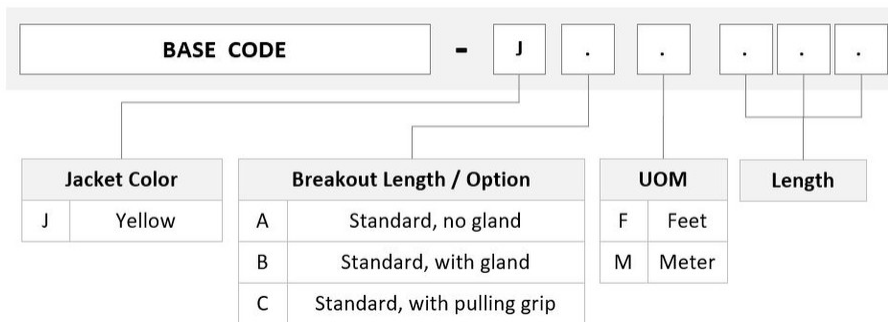

General Specifications

Color, boot A	Black
Color, connector A	Green
Color, boot B	Black
Color, connector B	Green
Construction Type	Stranded
Furcation Color	Yellow
Interface, Connector A	MPO-12/APC Female
Interface, Connector B	MPO-12/APC Female
Jacket Color	Yellow
Polarity	Method B (LL)
Fibers per Subunit, quantity	12
Total Fibers, quantity	72

Dimensions

Breakout Length	33 in
Cable Assembly Length Range (m)	3 – 999
Cable Assembly Length Range (ft)	10 – 999

F3WMPMPAK

Ordering Tree

Mechanical Specifications

Cable Retention Strength, maximum 11.24 lb @ 0 ° | 4.40 lb @ 90 °