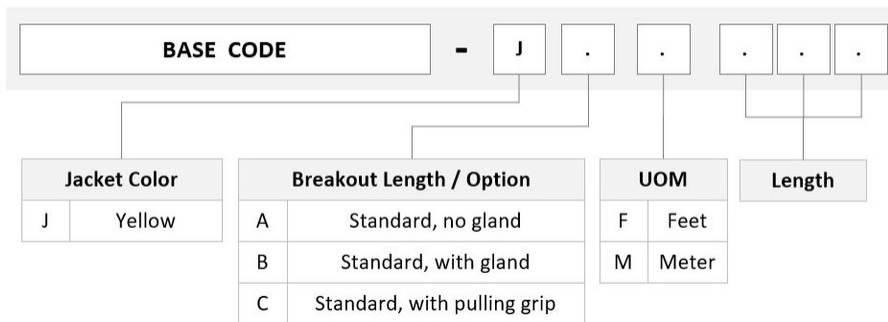

General Specifications

Color, boot A	Black
Color, connector A	Green
Color, boot B	Black
Color, connector B	Green
Construction Type	Stranded
Furcation Color	Yellow
Interface, Connector A	MPO-12/APC Female
Interface, Connector B	MPO-12/APC Male
Jacket Color	Yellow
Polarity	Method B (LL)
Fibers per Subunit, quantity	12
Total Fibers, quantity	72

Dimensions

Breakout Length	33 in
Cable Assembly Length Range (m)	3 – 999
Cable Assembly Length Range (ft)	10 – 999

F3WMPMXAK

Ordering Tree

Mechanical Specifications

Cable Retention Strength, maximum 11.24 lb @ 0 ° | 4.40 lb @ 90 °