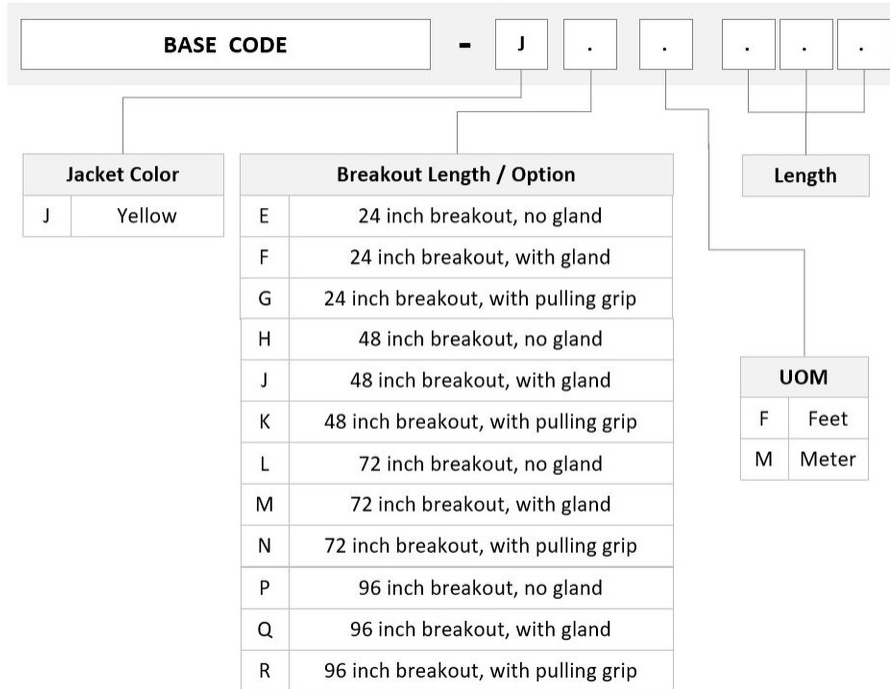

F4WMPLCAF

Cable Assembly Length Range (m) 3 – 999

Cable Assembly Length Range (ft) 7 – 999

Ordering Tree

Mechanical Specifications

Cable Retention Strength, maximum 11.24 lb @ 0° | 4.40 lb @ 90°

Optical Specifications

Fiber Mode Singlemode

Fiber Type G.652.D | G.657.A1, TeraSPEED®

Environmental Specifications

Operating Temperature -10 °C to +60 °C (+14 °F to +140 °F)

EN50575 CPR Cable EuroClass Fire Performance B2ca

Environmental Space Indoor | Low Smoke Zero Halogen (LSZH)

Regulatory Compliance/Certifications