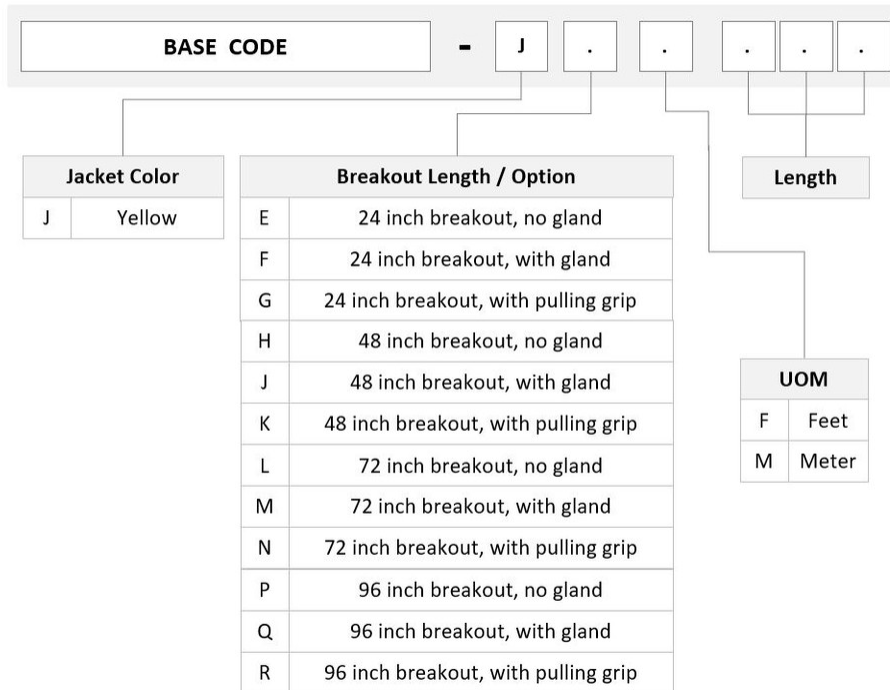

## General Specifications

<b>Color, boot A</b>	Black
<b>Color, connector A</b>	Green
<b>Color, boot B</b>	Blue
<b>Color, connector B</b>	Blue
<b>Construction Type</b>	Stranded
<b>Furcation Color</b>	Yellow
<b>Interface, Connector A</b>	MPO-12/APC Female
<b>Interface, Connector B</b>	SC/UPC
<b>Jacket Color</b>	Yellow
<b>Polarity</b>	Method B (LL)
<b>Fibers per Subunit, quantity</b>	12

# F4WMPSCAG

**Total Fibers, quantity** 36

## Ordering Tree