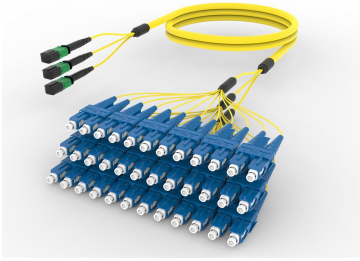

## Base Product

Singlemode MPO (Unpinned) to SC/UPC, InstaPATCH® 360 Ruggedized Fanout Cable, 36-Fiber, Low Smoke Zero Halogen B2ca

## Product Classification

<b>Regional Availability</b>	Europe
<b>Portfolio</b>	CommScope®
<b>Product Type</b>	Ruggedized fanout
<b>Product Brand</b>	SYSTIMAX InstaPATCH® 360
<b>Ordering Note</b>	For lengths greater than 999 ft (304 m), orders must be in meters   Minimum length may vary based on cable configuration   Not available in the United States or Canada

## General Specifications

<b>Color, boot A</b>	Black
<b>Color, connector A</b>	Green
<b>Color, boot B</b>	Blue
<b>Color, connector B</b>	Blue
<b>Construction Type</b>	Stranded
<b>Furcation Color</b>	Yellow
<b>Interface, Connector A</b>	MPO-12/APC Female
<b>Interface, Connector B</b>	SC/UPC
<b>Jacket Color</b>	Yellow
<b>Polarity</b>	Method B (LL)
<b>Fibers per Subunit, quantity</b>	12