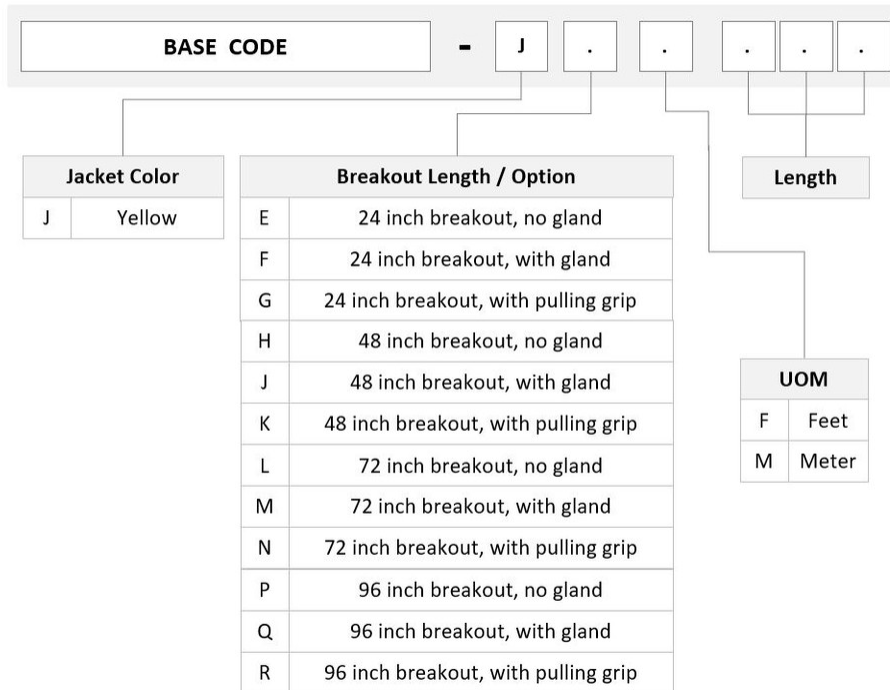

## General Specifications

<b>Color, boot A</b>	Black
<b>Color, connector A</b>	Green
<b>Color, boot B</b>	Blue
<b>Color, connector B</b>	Blue
<b>Construction Type</b>	Stranded
<b>Furcation Color</b>	Yellow
<b>Interface, Connector A</b>	MPO-12/APC Female
<b>Interface, Connector B</b>	SC/UPC
<b>Jacket Color</b>	Yellow
<b>Polarity</b>	Method B (LL)
<b>Fibers per Subunit, quantity</b>	12

# F4WMPSCAH

**Total Fibers, quantity** 48

## Ordering Tree