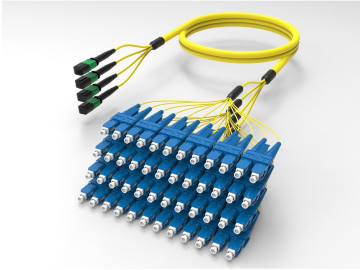

## Base Product

Singlemode MPO (Unpinned) to SC/UPC, InstaPATCH® 360 Ruggedized Fanout Cable, 48-Fiber, Low Smoke Zero Halogen B2ca

## Product Classification

<b>Regional Availability</b>	Europe
<b>Portfolio</b>	CommScope®
<b>Product Type</b>	Ruggedized fanout
<b>Product Brand</b>	SYSTIMAX InstaPATCH® 360
<b>Ordering Note</b>	For lengths greater than 999 ft (304 m), orders must be in meters   Minimum length may vary based on cable configuration   Not available in the United States or Canada

## General Specifications

<b>Color, boot A</b>	Black
<b>Color, connector A</b>	Green
<b>Color, boot B</b>	Blue
<b>Color, connector B</b>	Blue
<b>Construction Type</b>	Stranded
<b>Furcation Color</b>	Yellow
<b>Interface, Connector A</b>	MPO-12/APC Female
<b>Interface, Connector B</b>	SC/UPC
<b>Jacket Color</b>	Yellow
<b>Polarity</b>	Method B (LL)
<b>Fibers per Subunit, quantity</b>	12