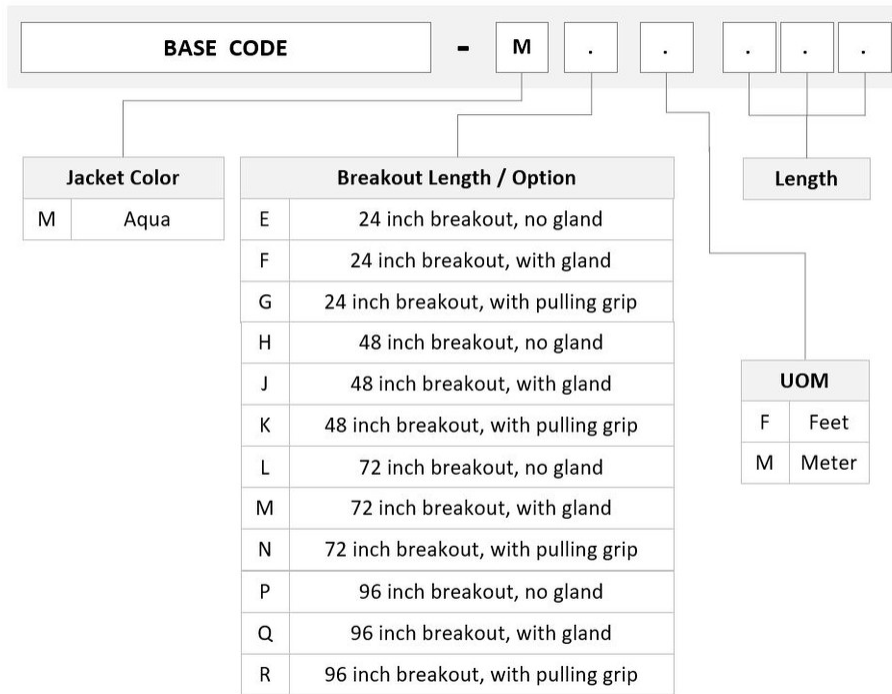

General Specifications

Color, boot A	Black
Color, connector A	Aqua
Color, boot B	Aqua
Color, connector B	Black
Construction Type	Stranded
Furcation Color	Aqua
Interface, Connector A	MPO-12/UPC Female
Interface, Connector B	LC/UPC
Jacket Color	Aqua
Polarity	Method B (LL)
Fibers per Subunit, quantity	12
Total Fibers, quantity	36

Dimensions

Cable Assembly Length Range (m)	3 – 999
--	---------

F4XMPLCAG

Cable Assembly Length Range (ft)

7 – 999

Ordering Tree

Mechanical Specifications

Cable Retention Strength, maximum 11.24 lb @ 0° | 4.40 lb @ 90°