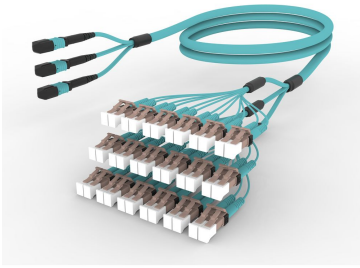

F4XMPLCAG

Base Product

OM4 MPO (Unpinned) to LC/UPC, InstaPATCH® 360 Ruggedized Fanout Cable, 36-Fiber, Low Smoke Zero Halogen B2ca

Product Classification

Regional Availability	Europe
Portfolio	CommScope®
Product Type	Ruggedized fanout
Product Brand	SYSTIMAX InstaPATCH® 360
Ordering Note	For lengths greater than 999 ft (304 m), orders must be in meters Minimum length may vary based on cable configuration Not available in the United States or Canada

General Specifications

Color, boot A	Black
Color, connector A	Aqua
Color, boot B	Aqua
Color, connector B	Black
Construction Type	Stranded
Furcation Color	Aqua
Interface, Connector A	MPO-12/UPC Female
Interface, Connector B	LC/UPC
Jacket Color	Aqua
Polarity	Method B (LL)
Fibers per Subunit, quantity	12
Total Fibers, quantity	36

Dimensions

Cable Assembly Length Range (m)	3 – 999
--	---------

F4XMPLCAG

Cable Assembly Length Range (ft)

7 – 999

Ordering Tree

Mechanical Specifications

Cable Retention Strength, maximum 11.24 lb @ 0° | 4.40 lb @ 90°

Optical Specifications

Fiber Mode Multimode

Fiber Type OM4, LazrSPEED®

Environmental Specifications

Operating Temperature -10 °C to +60 °C (+14 °F to +140 °F)

EN50575 CPR Cable EuroClass Fire Performance B2ca