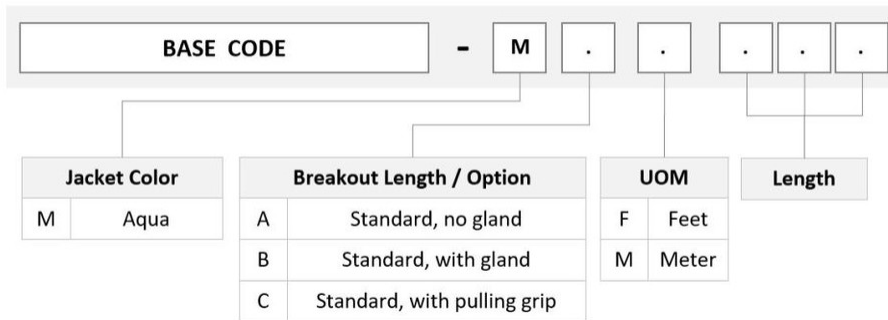

General Specifications

Color, boot A	Black
Color, connector A	Aqua
Color, boot B	Black
Color, connector B	Aqua
Construction Type	Stranded
Furcation Color	Aqua
Interface, Connector A	MPO-12/UPC Female
Interface, Connector B	MPO-12/UPC Female
Jacket Color	Aqua
Polarity	Method B (LL)
Fibers per Subunit, quantity	12
Total Fibers, quantity	72

Dimensions

Breakout Length	33 in
Cable Assembly Length Range (m)	3 – 999
Cable Assembly Length Range (ft)	10 – 999

FGXMPMPAK

Ordering Tree

Mechanical Specifications

Cable Retention Strength, maximum 11.24 lb @ 0 ° | 4.40 lb @ 90 °