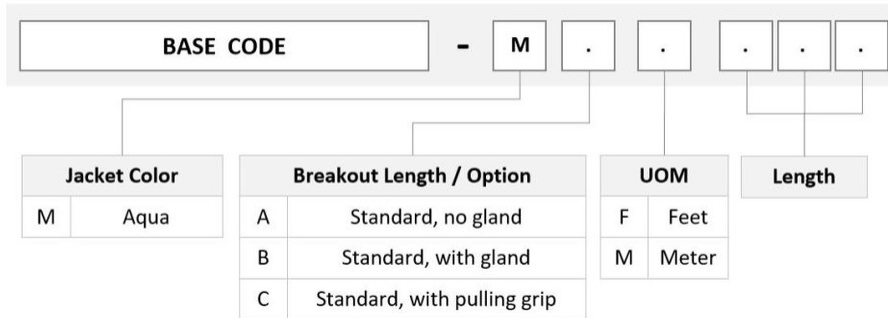

## General Specifications

<b>Color, boot A</b>	Black
<b>Color, connector A</b>	Aqua
<b>Color, boot B</b>	Black
<b>Color, connector B</b>	Aqua
<b>Construction Type</b>	Stranded
<b>Furcation Color</b>	Aqua
<b>Interface, Connector A</b>	MPO-12/UPC Female
<b>Interface, Connector B</b>	MPO-12/UPC Female
<b>Jacket Color</b>	Aqua
<b>Polarity</b>	Method B (LL)
<b>Fibers per Subunit, quantity</b>	12
<b>Total Fibers, quantity</b>	96

## Dimensions

<b>Breakout Length</b>	33 in
------------------------	-------

## Ordering Tree