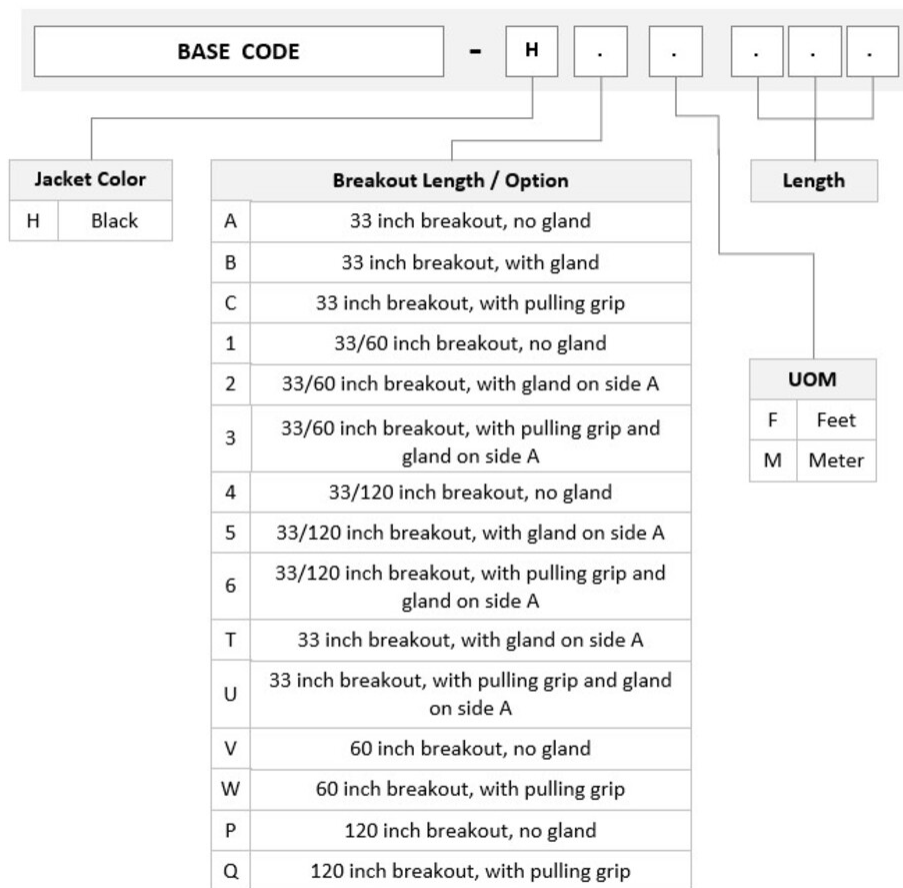

FJWMPMPDH

Ordering Tree

Mechanical Specifications

Cable Retention Strength, maximum 11.24 lb @ 0 ° | 4.40 lb @ 90 °

Optical Specifications

Fiber Mode Singlemode

Fiber Type G.652.D | G.657.A1, TeraSPEED®

Environmental Specifications

Operating Temperature -40 °C to +70 °C (-40 °F to +158 °F)

Environmental Space Dual Rated LSZH/Riser | Indoor/Outdoor | Outdoor