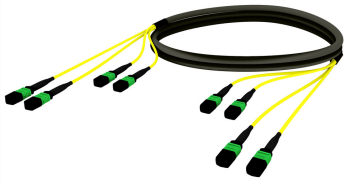

FJWMPMPDH

Base Product

Singlemode MPO (Unpinned) to MPO (Unpinned), InstaPATCH® 360 Pre-terminated Indoor/Outdoor Trunk Cable, 48-Fiber, Low Smoke Zero Halogen

Product Classification

Regional Availability	Asia Australia/New Zealand China Europe India Latin America Middle East/Africa North America
Portfolio	CommScope®
Product Type	Fiber trunk cable assembly
Product Brand	SYSTIMAX InstaPATCH® 360
Ordering Note	For lengths greater than 999 ft (304 m), orders must be in meters Minimum length may vary based on cable configuration

General Specifications

Color, boot A	Black
Color, connector A	Green
Color, boot B	Black
Color, connector B	Green
Construction Type	InstaPATCH® 360 trunk/extension/cross-connect, indoor/outdoor
Furcation Color	Yellow
Interface, Connector A	MPO-12/APC Female
Interface, Connector B	MPO-12/APC Female
Jacket Color	Black
Polarity	Method B (LL)
Fibers per Subunit, quantity	12
Total Fibers, quantity	48

Dimensions

Cable Assembly Length Range (m)	3 – 999
Cable Assembly Length Range (ft)	10 – 999

FJWMPMPDH

Ordering Tree

Mechanical Specifications

Cable Retention Strength, maximum 11.24 lb @ 0 ° | 4.40 lb @ 90 °

Included Products

760151506 Z-048-MP-8W-F12BK/D	- Fiber Indoor/Outdoor cable, TeraSPEED® Low Smoke Zero Halogen Riser MPO Trunk, 48 fiber multi-unit with 12 fiber subunits, Singlemode G.652.D and G.657.A1, Feet jacket marking, Black jacket color, Dca flame rating
860366137	- MPO12, LOW LOSS, FEMALE, Singlemode, GREEN, 3mm